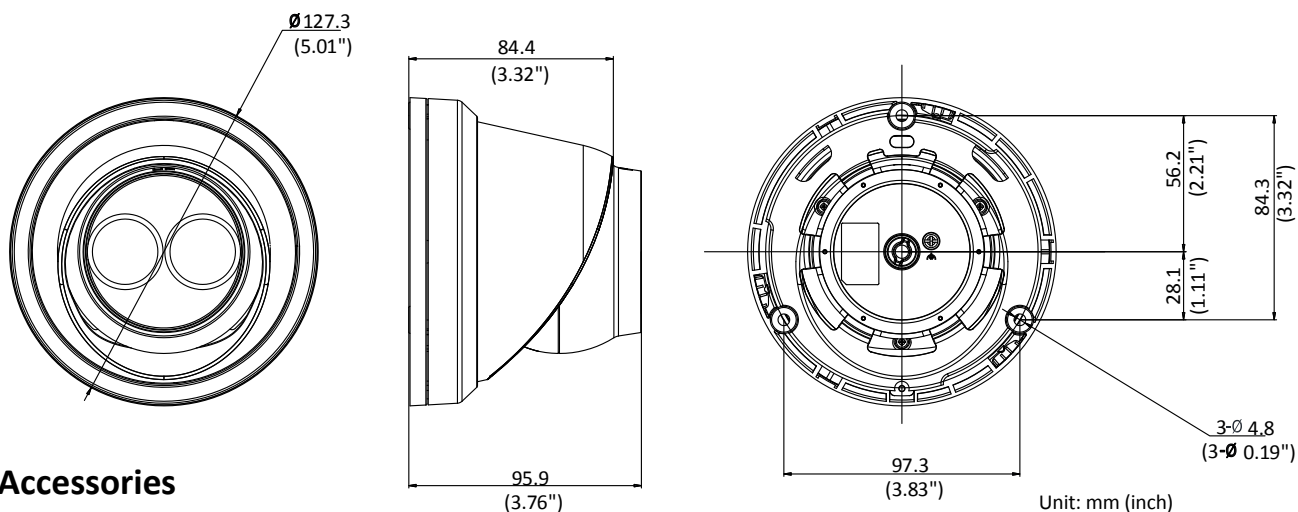

Dimensions

Accessories

Distributed by