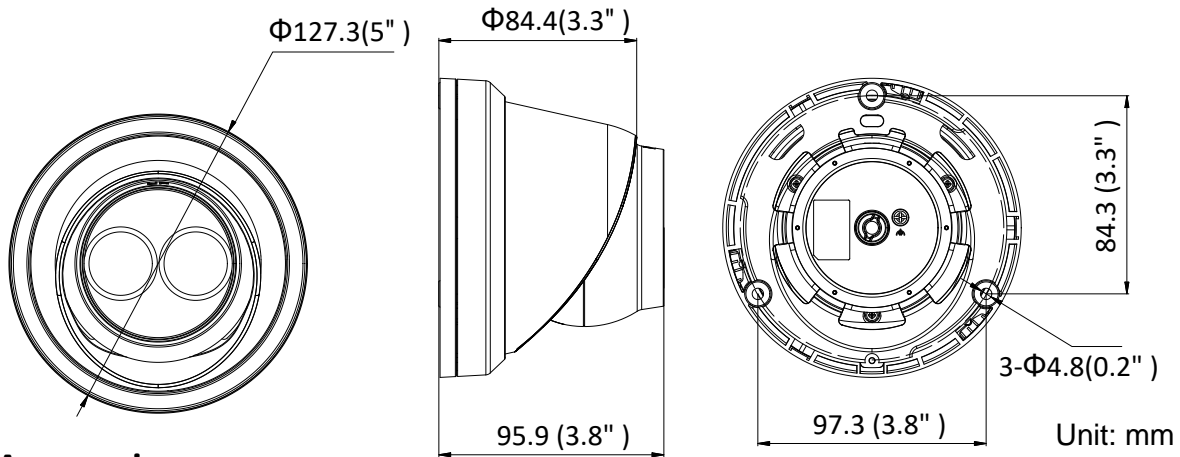

Dimensions

Accessories

Distributed by

HIKVISION

Headquarters

No.555 Qianmo Road, Binjiang District,
Hangzhou 310051, China
T +86-571-8807-5998
overseasbusiness@hikvision.com

Hikvision USA
T +1-909-895-0400
sales.usa@hikvision.com

Hikvision Italy
T +39-0438-6902
info.it@hikvision.com

Hikvision Singapore
T +65-6684-4718
sg@hikvision.com

Hikvision Africa
T +27 (10) 0351172
sale.africa@hikvision.com

Hikvision Europe
T +31-23-55-42-770
info.eu@hikvision.com

Hikvision France
T +33(0)1-85-330-450
info.fr@hikvision.com

Hikvision Oceania
T +61-2-8599-4233
salesau@hikvision.com

Hikvision Hong Kong
T +852-2151-1761

Hikvision Middle East
T +971-4-8816086
salesme@hikvision.com

Hikvision Spain
T +34-91-737-16-55
info.es@hikvision.com

Hikvision Canada
T +1-909-895-0400
sales.usa@hikvision.com

Hikvision Russia
T +7-495-669-67-99
saleru@hikvision.com

Hikvision Poland
T +48-22-460-01-50
potland@hikvision.com

Hikvision Korea
T +82-31-731-8841
sales.korea@hikvision.com

Hikvision India
T +91-22-28469900
sales@pramahikvision.com

Hikvision UK
T +01628-902140
support.uk@hikvision.com

Hikvision Brazil
T +55 11 3318-0050
Latam.support@hikvision.com