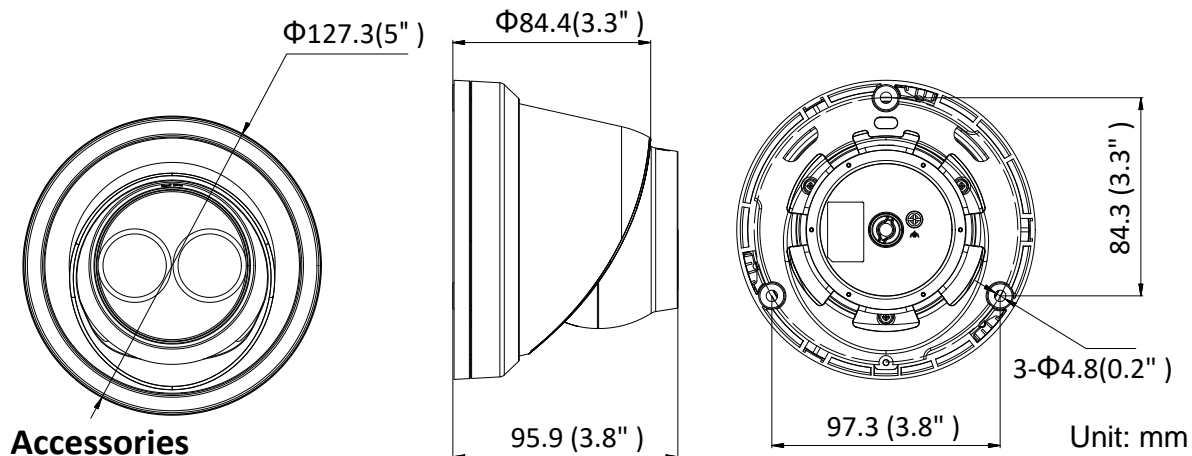

Image Settings	Rotate mode, saturation, brightness, contrast, sharpness adjustable by client software or web browser
Target Cropping	No
Day/Night Switch	Day/Night/Auto/Schedule
Network	
Network Storage	Support Micro SD/SDHC/SDXC card (128G), local storage and NAS (NFS,SMB/CIFS), ANR
Alarm Trigger	Motion detection, video tampering, network disconnected, IP address conflict, illegal login, HDD full, HDD error
Protocols	TCP/IP, ICMP, HTTP, HTTPS, FTP, DHCP, DNS, DDNS, RTP, RTSP, RTCP, PPPoE, NTP, UPnP, SMTP, SNMP, IGMP, 802.1X, QoS, IPv6, Bonjour
General Function	One-key reset, anti-flicker, three streams, heartbeat, mirror, password protection, privacy mask, watermark, IP address filter
Firmware Version	V5.5.3
API	ONVIF (PROFILE S, PROFILE G), ISAPI
Simultaneous Live View	Up to 6 channels
User/Host	Up to 32 users 3 levels: Administrator, Operator and User
Client	iVMS-4200, Hik-Connect, iVMS-5200
Web Browser	IE8+, Chrome 31.0-44, Firefox 30.0-51, Safari 8.0+
Interface	
Video Output	No
Communication Interface	1 RJ45 10M/100M self-adaptive Ethernet port
On-board Storage	Built-in microSD/SDHC/SDXC slot, up to 128 GB
SVC	H.264 and H.265 encoding support
Reset Button	Yes
General	
Operating Conditions	-30 °C to +60 °C (-22 °F to +140 °F), Humidity 95% or less (non-condensing)
Power Supply	12 VDC ± 25%, Φ 5.5mm coaxial power plug PoE(802.3af, class 3)
Power Consumption and Current	12 VDC, 0.5 A, max. 6.0 W PoE: (802.3af, 36V to 57V), 0.3 A to 0.2 A, max. 7.5 W
Protection Level	IP67
Material	Metal
Dimensions	Camera: Φ 127.3 × 95.9 mm (5" × 3.8") Package: 150 × 150 × 141 mm (5.9" × 5.9" × 5.6")
Weight	Camera: 620 g (1.4 lb.)

Available Model:

DS-2CD2383G0-I(2.8/4/6/8 mm)

Dimensions

Accessories

DS-1273ZJ-130-TRL
Wall Mount

1275ZJ-SUS
Vertical Pole Mount

DS-1276ZJ-SUS
Corner Mount

DS-1280ZJ-M
Junction Box