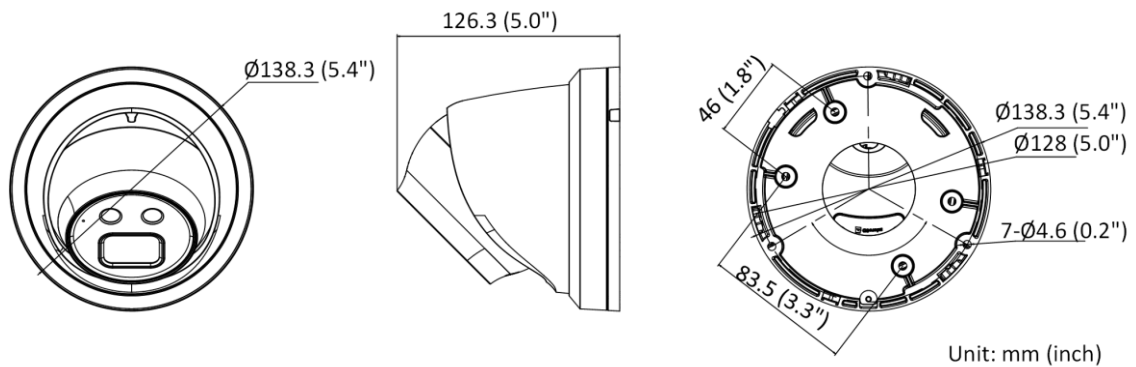

▪ **Dimension**

▪ **Accessory**

▪ **Optional**

DS-1276ZJ-SUS Corner Mount	DS-1275ZJ-SUS Vertical Pole Mount	DS-1271ZJ-140 Pendant Mount
DS-1273ZJ-140B Wall Mount	DS-1273ZJ-140 Wall Mount	DS-1280ZJ-PT6 Junction Box