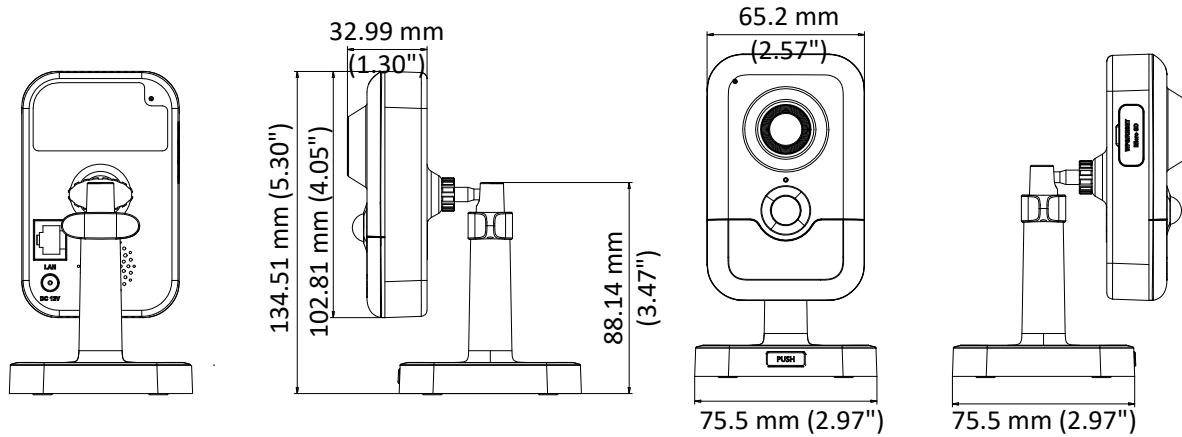

## Specifications

<b>Camera</b>	
Image Sensor	1/3" Progressive Scan CMOS
Min. Illumination	Color: 0.01 Lux @ (F1.2, AGC ON), 0.018 lux @(F1.6, AGC ON), 0 lux with IR
Shutter Speed	1/3 s to 1/100,000 s
Slow Shutter	Yes
Day & Night	IR Cut Filter
Digital Noise Reduction	3D DNR
WDR	120dB
3-Axis Adjustment	Pan: 0° to 360°, tilt: 0° to 90°, rotate: 0° to 360°
<b>Lens</b>	
Focal length	2.8 mm
Aperture	F1.6
FOV	2.8 mm: horizontal FOV: 98°, vertical FOV: 55°, diagonal FOV: 114°
Lens Mount	M12
<b>IR</b>	
IR Range	10 m
Wavelength	850nm
<b>PIR</b>	
Angle	Horizontal: 90°, Vertical: 80°
PIR Range	10 m
<b>Compression Standard</b>	
Video Compression	Main stream: H.265/H.264 Sub-stream: H.265/H.264/MJPEG Third stream: H.265/H.264
H.264 Type	Main Profile/High Profile
H.264+	Yes
H.265 Type	Main Profile
H.265+	Yes
Video Bit Rate	256 Kbps to 16 Mbps
Audio Compression	G722.1/G711ulaw/G711alaw/G726/MP2L2/PCM
Audio Bit Rate	64Kbps(G.711)/16Kbps(G.722.1)/16Kbps(G.726)/32-160Kbps(MP2L2)
<b>Smart Feature-set</b>	
Behavior Analysis	Line crossing detection, intrusion detection
Face Detection	Yes
Region of Interest	Support 1 fixed region for main stream and sub-stream separately
<b>Image</b>	
Max. Resolution	2688 × 1520
Main Stream	50Hz: 25fps (2688 × 1520, 2304 × 1296, 1920 × 1080) 60Hz: 30fps (2688 × 1520, 2304 × 1296, 1920 × 1080)
Sub-Stream	50Hz: 25fps (640 × 480, 640 × 360, 320 × 240) 60Hz: 30fps (640 × 480, 640 × 360, 320 × 240)
Third Stream	50Hz: 25fps (1280 × 720, 640 × 360, 352 × 288) 60Hz: 30fps (1280 × 720, 640 × 360, 352 × 240)

## Available Models:

DS-2CD2443G0-I (2.8 mm), DS-2CD2443G0-IW (2.8 mm)

**Dimensions**

Distributed by

**HIKVISION®**

**Headquarters**

No.555 Qianmo Road, Binjiang District,  
Hangzhou 310051, China  
T +86-571-8807-5998  
overseasbusiness@hikvision.com