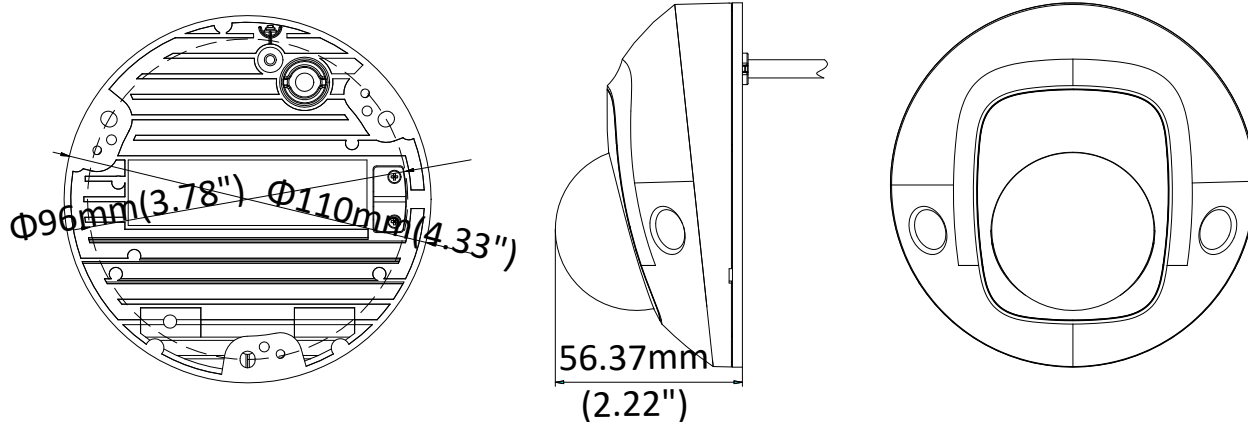

Available Models:

DS-2CD2525FHWD-I, DS-2CD2525FHWD-IS, DS-2CD2525FHWD-IW, DS-2CD2525FHWD-IWS

Dimensions

Accessories

Distributed by