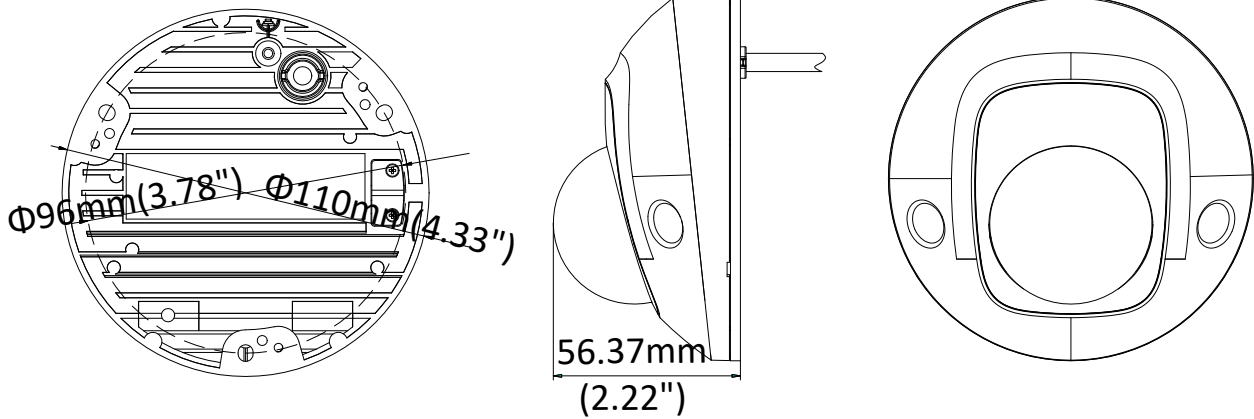

Available Models:

DS-2CD2525FWD-I, DS-2CD2525FWD-IS, DS-2CD2525FWD-IW, DS-2CD2525FWD-IWS

Dimensions

Accessories

Junction Box

Distributed by