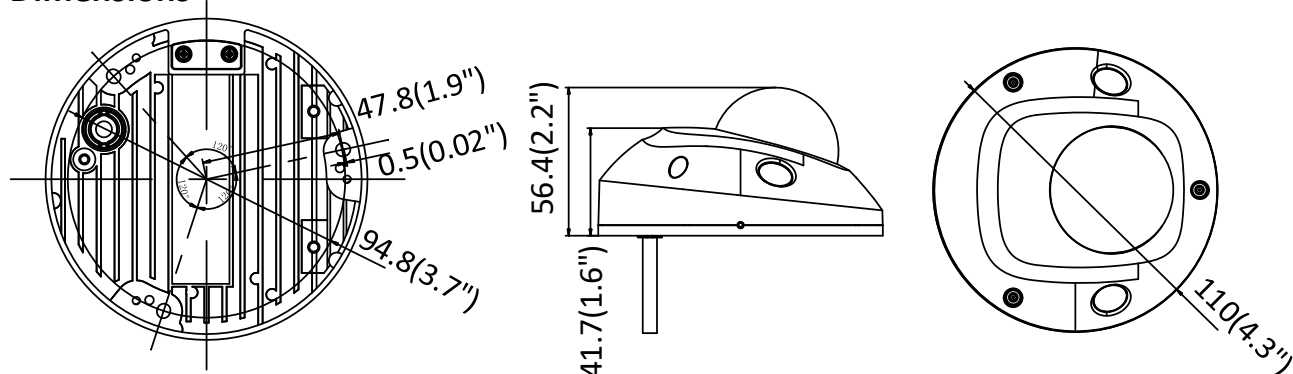

Dimensions