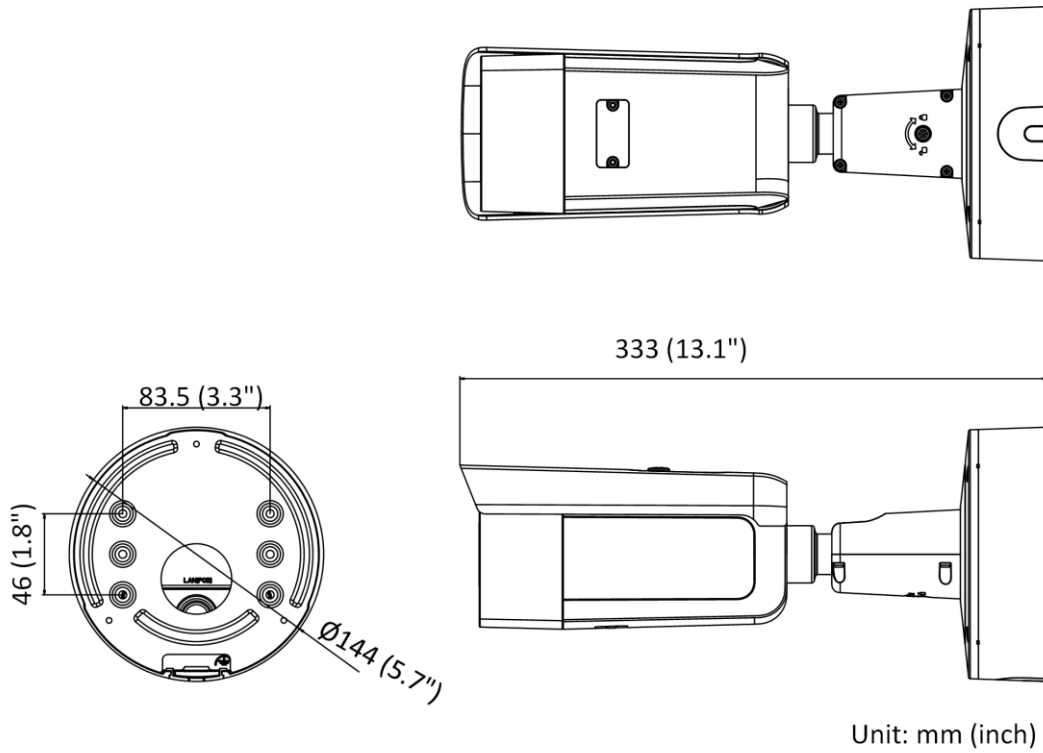

▪ Dimension

▪ Accessory