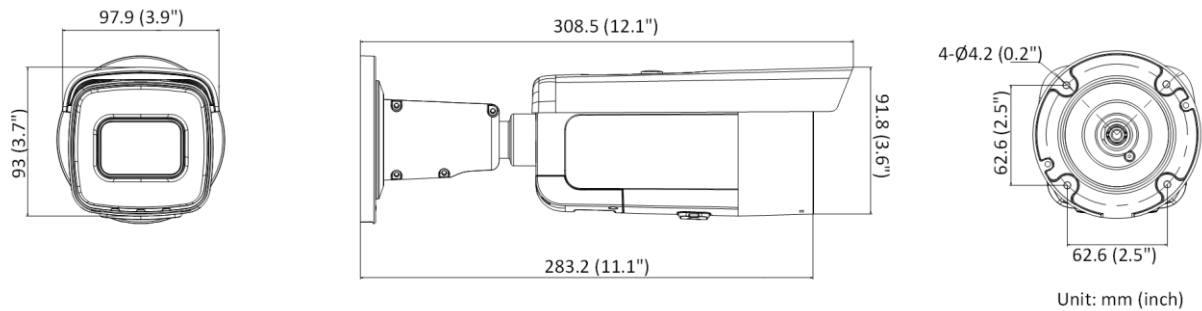

Dimension

Unit: mm (inch)

Accessory

Optional

DS-1276ZJ-SUS Corner Mount	DS-1275ZJ-S-SUS Vertical Pole Mount	DS-1260ZJ Junction Box	DS-1280ZJ-S Junction Box

Distributed by