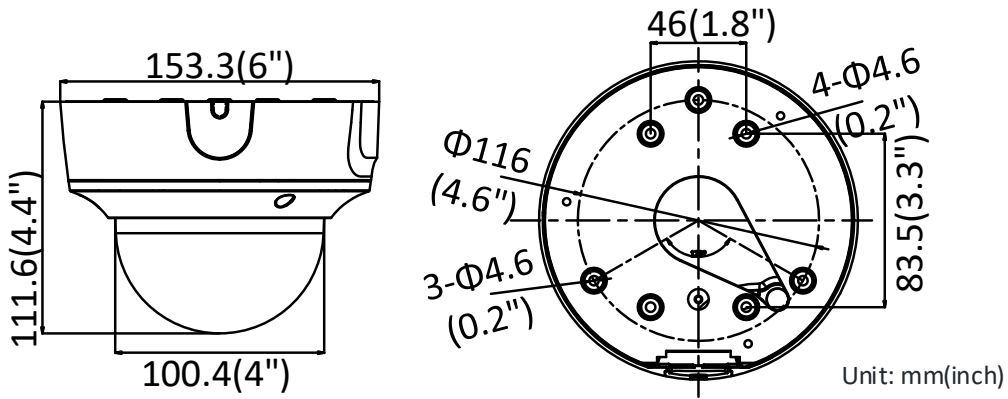

Dimensions

Accessories