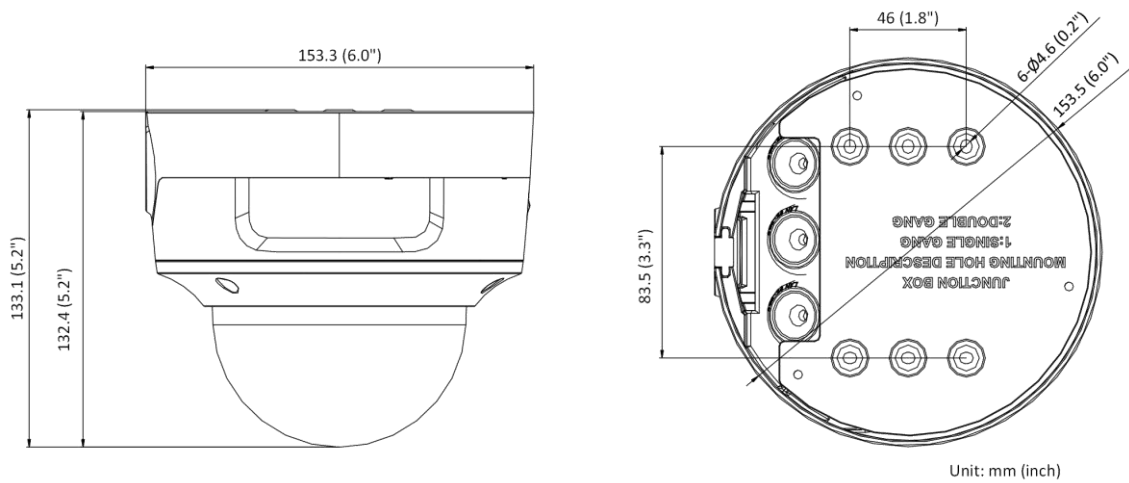

Power Supply	12 VDC \pm 25%, reverse polarity protection PoE: 802.3af, class 3
Power Consumption and Current	12 VDC, 0.9 A, max. 10.8 W PoE: (802.3af, 36 V to 57 V), 0.36 A to 0.23 A, max. 12.9 W
Power Interface	Two-core terminal block
Material	Metal
Camera Dimension	\varnothing 153.5 \times 133.1 mm (6.0" \times 5.2")
Package Dimension	244 \times 174 \times 173 mm (9.6" \times 6.9" \times 6.8")
Camera Weight	830 g (1.8 lb.)
With Package Weight	1709 g (3.8 lb.)
Linkage Method	Upload to NAS/memory card, notify surveillance center, trigger record, trigger capture, strobe light, audible warning *Note: External device is required.
Web Client Language	32 languages English, Russian, Estonian, Bulgarian, Hungarian, Greek, German, Italian, Czech, Slovak, French, Polish, Dutch, Portuguese, Spanish, Romanian, Danish, Swedish, Norwegian, Finnish, Croatian, Slovenian, Serbian, Turkish, Korean, Traditional Chinese, Thai, Vietnamese, Japanese, Latvian, Lithuanian, Portuguese (Brazil)
General Function	Anti- flicker, heartbeat, mirror, privacy masks, flash log, password reset via e-mail, pixel counter
Software Reset	Yes
Approval	
EMC	FCC (47 CFR Part 15, Subpart B); CE-EMC (EN 55032: 2015, EN 61000-3-2: 2014, EN 61000-3-3: 2013, EN 50130-4: 2011 +A1: 2014); RCM (AS/NZS CISPR 32: 2015); IC (ICES-003: Issue 6, 2016); KC (KN 32: 2015, KN 35: 2015)
Safety	UL (UL 60950-1); CB (IEC 60950-1:2005 + Am 1:2009 + Am 2:2013); CE-LVD (EN 60950-1:2005 + Am 1:2009 + Am 2:2013); BIS (IS 13252(Part 1):2010+A1:2013+A2:2015); LOA (IEC/EN 60950-1)
Environment	CE-ROHS (2011/65/EU); WEEE (2012/19/EU); REACH (Regulation (EC) No 1907/2006)
Protection	Ingression protection: IP66 (IEC 60529-2013), IK10 (IEC 62262:2002)

▪ Available Model

DS-2CD2726G2-IZS(2.8 to 12 mm)

▪ **Dimension**

▪ **Accessory**

DS-1473ZJ-155
Wall Mount

DS-1476ZJ-SUS
Corner Mount

DS-1471ZJ-155
Pendant Mount

DS-1475ZJ-SUS
Vertical Pole Mount