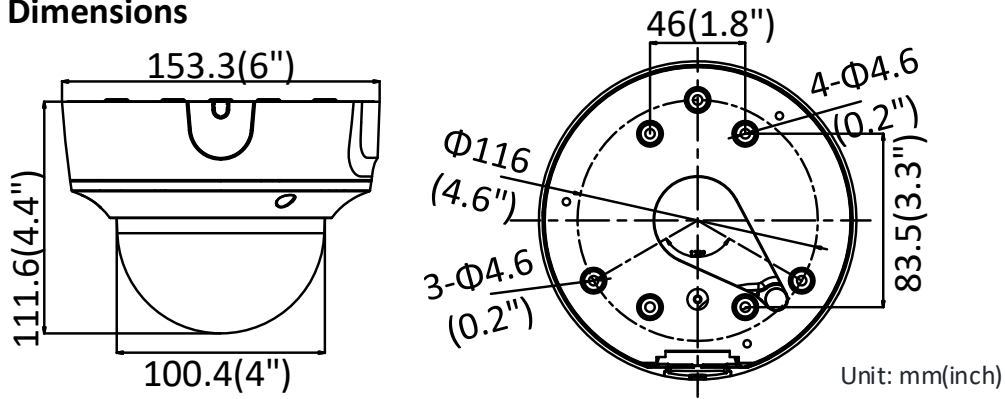

Dimensions

Accessories