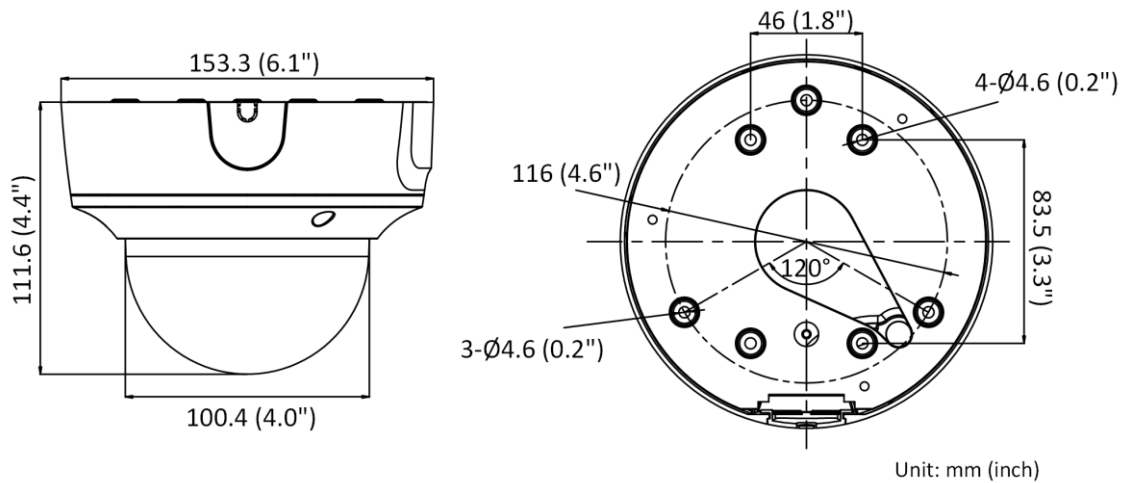

▪ **Dimension**

▪ **Accessory**

▪ **Optional**

DS-1280ZJ-DM55	DS-1473ZJ-155B	DS-1475ZJ-SUS	DS-1476ZJ-SUS	DS-1473ZJ-155
Junction Box	Wall Mount	Vertical Pole Mount	Corner Mount	Wall Mount
DS-1227ZJ-DM44	DS-1471ZJ-155			
Pendant Mount	Pendant Mount