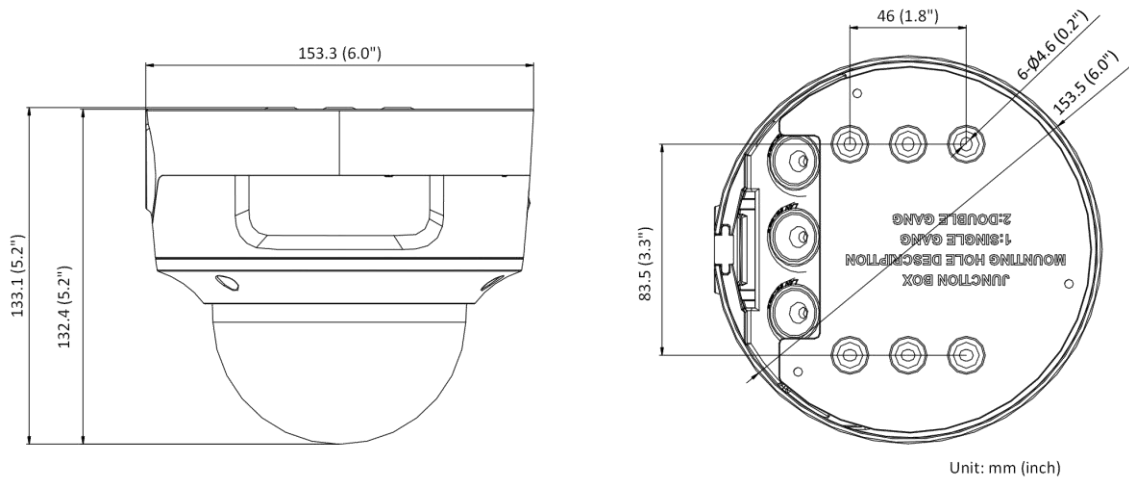

▪ **Dimension**

▪ **Accessory**

DS-1476ZJ-SUS
Corner Mount

DS-1473ZJ-155B
Wall Mount