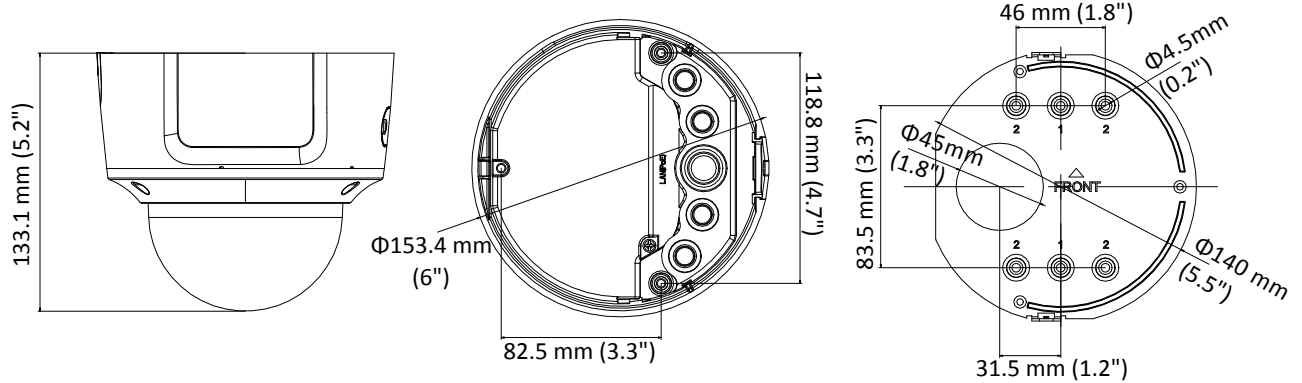

Dimensions

Accessories

Distributed by