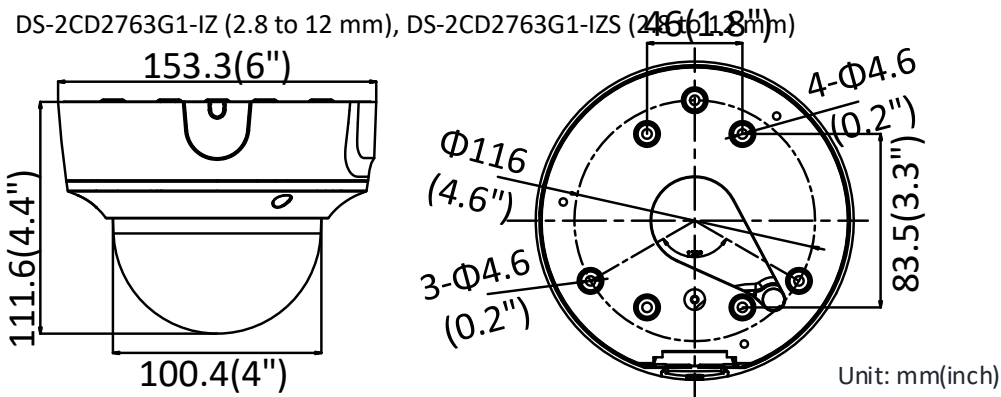

**Available Model:
Dimensions**

DS-2CD2763G1-IZ (2.8 to 12 mm), DS-2CD2763G1-IZS (2.8 to 12 mm)

Accessories