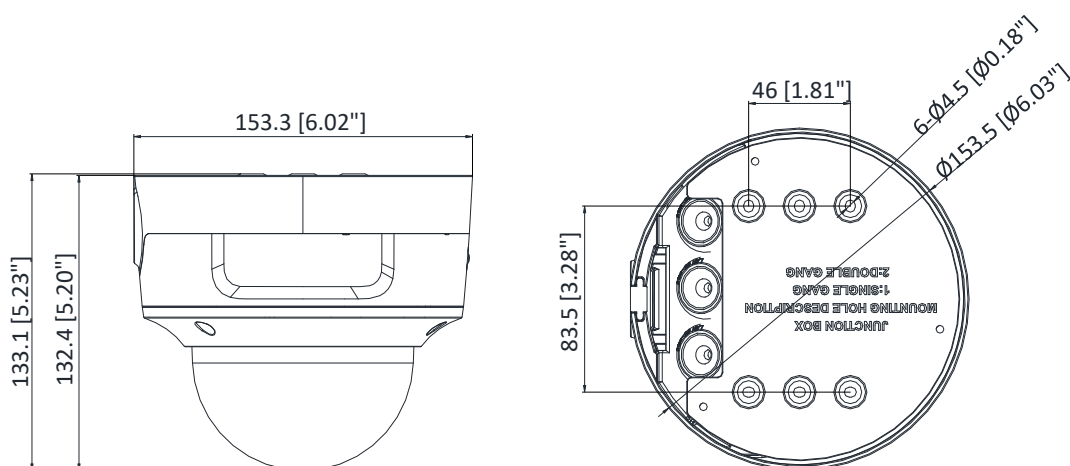

Software Reset	Yes
Linkage Method	Upload to FTP/NAS/memory card, notify surveillance center, send email, trigger alarm output, trigger recording, trigger capture, audible warning
Storage Conditions	-30 °C to 60 °C (-22 °F to 140 °F), humidity 95% or less (non-condensing)
Startup and Operating Conditions	-30 °C to 60 °C (-22 °F to 140 °F), humidity 95% or less (non-condensing)
Power Supply	12 VDC ± 25%, two-core terminal block; PoE: 802.3af, Class 3
Power Consumption and Current	12 VDC, 0.9 A, max. 10.8 W PoE: (802.3af, 36V to 57V), 0.4 A to 0.2 A, max. 12.9 W
Power Interface	2-core terminal block
Material	Metal
Camera Dimension	Φ153.5 × 133.2 mm (Φ6" × 5.2")
Package Dimension	244 × 174 × 173 mm (9.6" × 6.9" × 6.8")
Camera Weight	1080 g (2.4 lb.)
With Package Weight	1671 g (3.7 lb.)
Approval	
Protection	Ingress protection: IP66 (IEC 60529-2013), IK10(IEC 62262:2002)
EMC	CE-EMC (EN 55032: 2015, EN 61000-3-2: 2014, EN 61000-3-3: 2013, EN 50130-4: 2011 +A1: 2014); RCM (AS/NZS CISPR 32: 2015); IC (ICES-003: Issue 6, 2016); KC (KN 32: 2015, KN 35: 2015)
Safety	UL (UL 60950-1); CB (IEC 60950-1:2005 + Am 1:2009 + Am 2:2013); CE-LVD (EN 60950-1:2005 + Am 1:2009 + Am 2:2013); BIS (IS 13252(Part 1):2010+A1:2013+A2:2015); LOA (IEC/EN 60950-1)
Environment	CE-RoHS (2011/65/EU); WEEE (2012/19/EU); Reach (Regulation (EC) No 1907/2006)

* Listed resolutions are only selectable options. It does not mean that all streams can work at their maximum resolution at the same time.

Available Model

DS-2CD2786G2-IZS (2.8 to 12 mm)

Dimension

Unit: mm (inch)