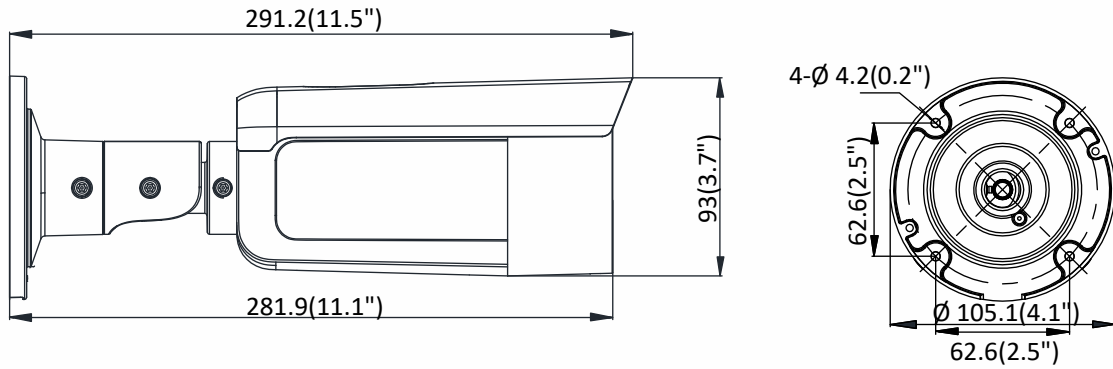

Dimension

Unit: mm(inch)

Accessory

DS-1260ZJ
Junction Box

Distributed by