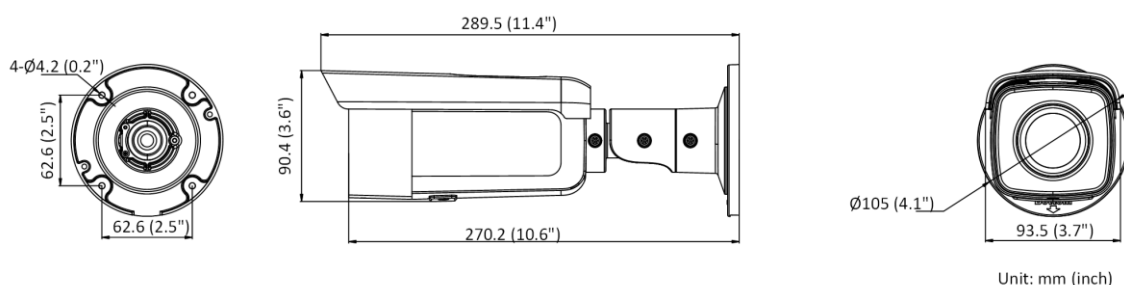

Power Interface	Ø5.5 mm coaxial power plug
Material	Metal except for sunshield
Camera Dimension	Ø105 × 289.5 mm (4.1" × 11.4")
Package Dimension	386 × 156 × 155 mm (15.2" × 6.1" × 6.1")
Camera Weight	1090 g (2.4 lb.)
With Package Weight	1614 g (3.6 lb.)
Linkage Method	Upload to NAS/memory card, notify surveillance center, trigger record, trigger capture, strobe light, audible warning *Note: External device is required.
Web Client Language	32 languages English, Russian, Estonian, Bulgarian, Hungarian, Greek, German, Italian, Czech, Slovak, French, Polish, Dutch, Portuguese, Spanish, Romanian, Danish, Swedish, Norwegian, Finnish, Croatian, Slovenian, Serbian, Turkish, Korean, Traditional Chinese, Thai, Vietnamese, Japanese, Latvian, Lithuanian, Portuguese (Brazil)
General Function	Anti- flicker, heartbeat, mirror, privacy masks, flash log, password reset via e-mail, pixel counter
Software Reset	Yes
<b>Approval</b>	
EMC	FCC (47 CFR Part 15, Subpart B); CE-EMC (EN 55032: 2015, EN 61000-3-2: 2014, EN 61000-3-3: 2013, EN 50130-4: 2011 +A1: 2014); RCM (AS/NZS CISPR 32: 2015); IC (ICES-003: Issue 6, 2016); KC (KN 32: 2015, KN 35: 2015)
Safety	UL (UL 60950-1); CB (IEC 60950-1:2005 + Am 1:2009 + Am 2:2013); CE-LVD (EN 60950-1:2005 + Am 1:2009 + Am 2:2013); BIS (IS 13252(Part 1):2010+A1:2013+A2:2015); LOA (IEC/EN 60950-1)
Environment	CE-ROHS (2011/65/EU); WEEE (2012/19/EU); REACH (Regulation (EC) No 1907/2006)
Protection	Ingression protection: IP67 (IEC 60529-2013)

## ▪ Dimension