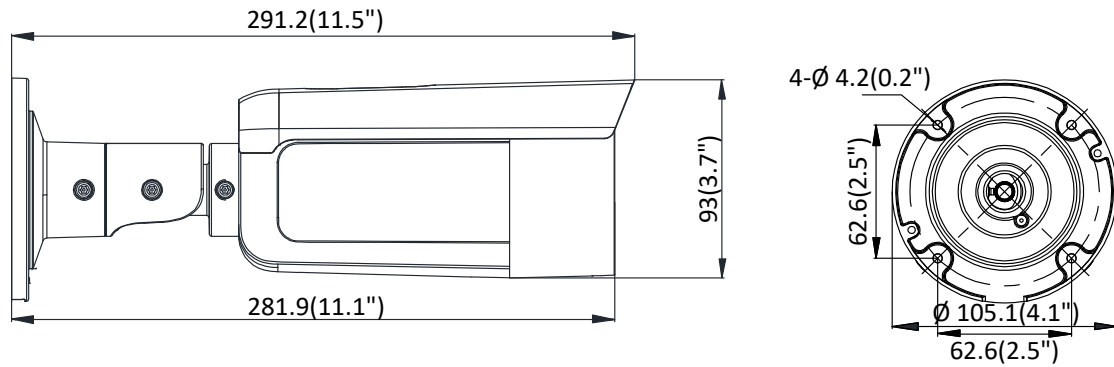

Dimension

Unit: mm(inch)

Accessory

DS-1260ZJ
Junction Box

Distributed by