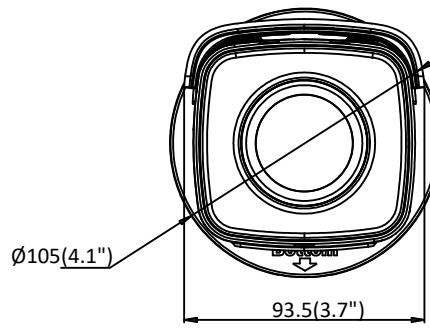

General Function	One-key reset, anti-flicker, three streams, heartbeat, mirror, password protection, privacy mask, watermark, IP address filter
Firmware Version	V5.5.80
API	ONVIF (PROFILE S, PROFILE G), ISAPI
Simultaneous Live View	Up to 6 channels
User/Host	Up to 32 users 3 levels: Administrator, Operator and User
Client	iVMS-4200, Hik-Connect, iVMS-5200, iVMS-4500
Web Browser	Plug-in required live view: IE8+, Chrome 41.0-44, Firefox 30.0-51, Safari 8.0-11 Plug-in free live view: Chrome 45.0+, Firefox 52.0+
Interface	
Communication Interface	1 RJ45 10M/100M self-adaptive Ethernet port
On-board Storage	Built-in micro SD/SDHC/SDXC slot, up to 128 GB
Reset Button	Yes
Smart Feature-set	
Behavior Analysis	Line crossing detection, intrusion detection, unattended baggage detection, object removal detection
Exception Detection	Scene change detection
Face Detection	Yes
General	
Operating Conditions	-30 °C to +60 °C (-22 °F to +140 °F), humidity 95% or less (non-condensing)
Power Supply	12 VDC ± 25%, 5.5 mm coaxial power plug PoE (802.3af, class 3)
Power Consumption	-I5: 12 VDC, 0.5 A, max: 8 W PoE: (802.3af, 36 VDC to 57 VDC), 0.3 A to 0.1 A, max: 9.5 W -I8: 12 VDC, 1.0 A, max: 11 W PoE: (802.3af, 36 VDC to 57 VDC), 0.4 A to 0.1 A, max: 12.9 W
IR Range	-I5: Up to 50 m -I8: Up to 80 m
Wavelength	850 nm
Protection Level	IP67
Material	Front cover: metal, back cover: metal
Dimensions	Camera: Φ105 × 289.5 mm (4.1" × 11.4")
Weight	Camera: 1000 g (2.2 lb.) With package: 1500 g (3.3 lb.)

Available Model

DS-2CD2T65FWD-I5 (2.8/4/6 mm), DS-2CD2T65FWD-I8 (2.8/4/6 mm)

Dimension

Unit: mm(inch)

Accessory

Rubber Sleeve
Rubber sleeve with weather proof

DS-1275ZJ-SUS
Vertical Pole Mount

DS-1276ZJ-SUS
Corner Mount