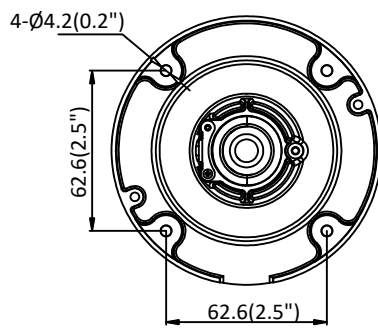

General Function	One-key reset, anti-flicker, three streams, heartbeat, mirror, password protection, privacy mask, watermark, IP address filter
Firmware Version	V5.5.80
API	ONVIF (PROFILE S, PROFILE G), ISAPI
Simultaneous Live View	Up to 6 channels
User/Host	Up to 32 users 3 levels: Administrator, Operator and User
Client	iVMS-4200, Hik-Connect, iVMS-5200, iVMS-4500
Web Browser	Plug-in required live view: IE8+, Chrome 41.0-44, Firefox 30.0-51, Safari 8.0-11 Plug-in free live view: Chrome 45.0+, Firefox 52.0+
Interface	
Communication Interface	1 RJ45 10M/100M self-adaptive Ethernet port
On-board Storage	Built-in micro SD/SDHC/SDXC slot, up to 128 GB
Reset Button	Yes
Smart Feature-set	
Behavior Analysis	Line crossing detection, intrusion detection, unattended baggage detection, object removal detection
Exception Detection	Scene change detection
Face Detection	Yes
General	
Operating Conditions	-30 °C to +60 °C (-22 °F to +140 °F), humidity 95% or less (non-condensing)
Power Supply	12 VDC ± 25%, 5.5 mm coaxial power plug PoE (802.3af, class 3)
Power Consumption	-I5: 12 VDC, 0.5 A, max: 8 W PoE: (802.3af, 36 VDC to 57 VDC), 0.3 A to 0.1 A, max: 9.5 W -I8: 12 VDC, 1.0 A, max: 11 W PoE: (802.3af, 36 VDC to 57 VDC), 0.4 A to 0.1 A, max: 12.9 W
IR Range	-I5: Up to 50 m -I8: Up to 80 m
Wavelength	850 nm
Protection Level	IP67
Material	Front cover: metal, back cover: metal
Dimensions	Camera: Φ105 × 289.5 mm (4.1" × 11.4")
Weight	Camera: 1000 g (2.2 lb.) With package: 1500 g (3.3 lb.)

Available Model

DS-2CD2T65FWD-I5 (2.8/4/6 mm), DS-2CD2T65FWD-I8 (2.8/4/6 mm)

Dimension

Unit: mm(inch)

Accessory

Rubber Sleeve
Rubber sleeve with weather proof

DS-1275ZJ-SUS
Vertical Pole Mount

DS-1276ZJ-SUS
Corner Mount