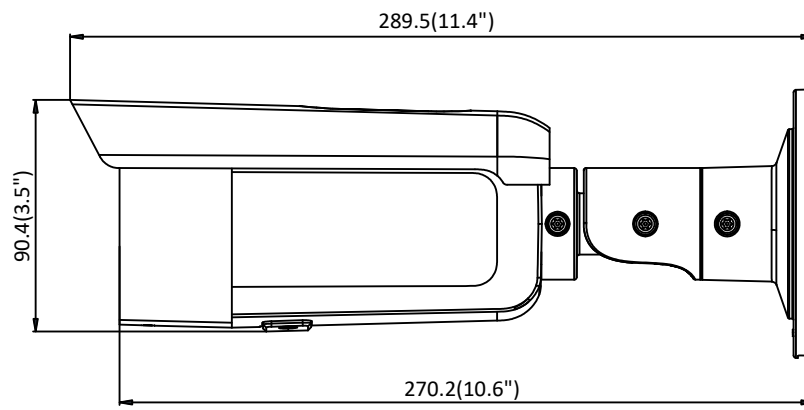

General Function	One-key reset, anti-flicker, three streams, heartbeat, mirror, password protection, privacy mask, watermark, IP address filter
Firmware Version	V5.5.80
API	ONVIF (PROFILE S, PROFILE G), ISAPI
Simultaneous Live View	Up to 6 channels
User/Host	Up to 32 users 3 levels: Administrator, Operator and User
Client	iVMS-4200, Hik-Connect, iVMS-5200, iVMS-4500
Web Browser	Plug-in required live view: IE8+, Chrome 41.0-44, Firefox 30.0-51, Safari 8.0-11 Plug-in free live view: Chrome 45.0+, Firefox 52.0+
Interface	
Communication Interface	1 RJ45 10M/100M self-adaptive Ethernet port
On-board Storage	Built-in micro SD/SDHC/SDXC slot, up to 128 GB
Reset Button	Yes
Smart Feature-set	
Behavior Analysis	Line crossing detection, intrusion detection, unattended baggage detection, object removal detection
Exception Detection	Scene change detection
Face Detection	Yes
General	
Operating Conditions	-30 °C to +60 °C (-22 °F to +140 °F), humidity 95% or less (non-condensing)
Power Supply	12 VDC ± 25%, 5.5 mm coaxial power plug PoE (802.3af, class 3)
Power Consumption	-I5: 12 VDC, 0.5 A, max: 8 W PoE: (802.3af, 36 VDC to 57 VDC), 0.3 A to 0.1 A, max: 9.5 W -I8: 12 VDC, 1.0 A, max: 11 W PoE: (802.3af, 36 VDC to 57 VDC), 0.4 A to 0.1 A, max: 12.9 W
IR Range	-I5: Up to 50 m -I8: Up to 80 m
Wavelength	850 nm
Protection Level	IP67
Material	Front cover: metal, back cover: metal
Dimensions	Camera: Φ105 × 289.5 mm (4.1" × 11.4")
Weight	Camera: 1000 g (2.2 lb.) With package: 1500 g (3.3 lb.)

Available Model

DS-2CD2T65FWD-I5 (2.8/4/6 mm), DS-2CD2T65FWD-I8 (2.8/4/6 mm)

Dimension

Unit: mm(inch)

Accessory

Rubber Sleeve
Rubber sleeve with weather proof

DS-1275ZJ-SUS
Vertical Pole Mount

DS-1276ZJ-SUS
Corner Mount