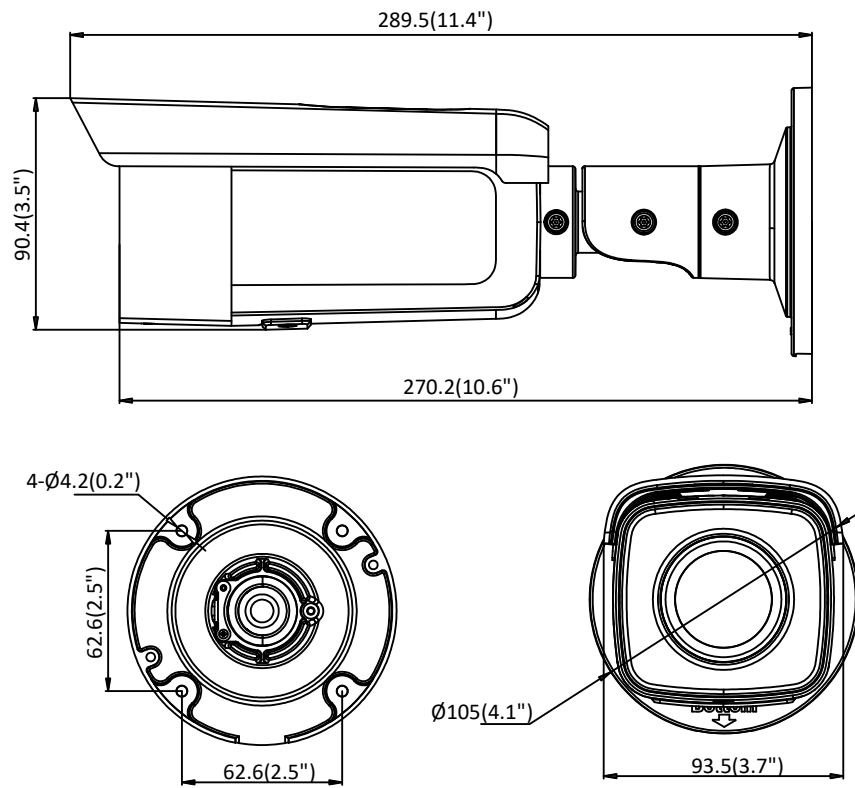

General Function	One-key reset, anti-flicker, three streams, heartbeat, mirror, password protection, privacy mask, watermark, IP address filter
Firmware Version	V5.5.61
API	ONVIF (PROFILE S, PROFILE G), ISAPI
Simultaneous Live View	Up to 6 channels
User/Host	Up to 32 users 3 levels: Administrator, Operator and User
Client	iVMS-4200, Hik-Connect, iVMS-5200, iVMS-4500
Web Browser	IE8+, Chrome 31.0-44, Firefox 30.0-51, Safari 8.0+
<b>Interface</b>	
Communication Interface	1 RJ45 10M/100M self-adaptive Ethernet port
On-board Storage	Built-in micro SD/SDHC/SDXC slot, up to 128 GB
Reset Button	Yes
SVC	H.265 encoding and H.264 encoding support
<b>Smart Feature-set</b>	
Behavior Analysis	Line crossing detection, intrusion detection, unattended baggage detection, object removal detection
Exception Detection	Scene change detection
Face Detection	Yes
<b>General</b>	
Operating Conditions	-30 °C to +60 °C (-22 °F to +140 °F), humidity 95% or less (non-condensing)
Power Supply	12 VDC ± 25%, 5.5 mm coaxial power plug PoE (802.3af, class 3)
Power Consumption	-I5: 12 VDC, 0.7 A, max: 9 W PoE: (802.3af, 36 VDC to 57 VDC), 0.3 A to 0.1 A, max: 11 W -I8: 12 VDC, 1.0 A, max: 11 W PoE: (802.3af, 36 VDC to 57 VDC), 0.4 A to 0.1 A, max: 12.9 W
IR Range	-I5: Up to 50 m -I8: Up to 80 m
Wavelength	850 nm
Protection Level	IP67
Material	Front cover: Metal, back cover: Metal
Dimensions	Camera: $\Phi 105 \times 289.5$ mm (4.1" $\times$ 11.4")
Weight	Camera: 1000 g (2.2 lb.) With package: 1500 g (3.3 lb.)

## Dimensions

Unit: mm

**Accessories**

**Rubber Sleeve**  
Rubber sleeve with weather proof

**DS-1275ZJ-SUS**  
Vertical Pole Mount

**DS-1276ZJ-SUS**  
Corner Mount

**DS-1280ZJ-S**  
Junction Box

**DS-1260ZJ**  
Junction Box