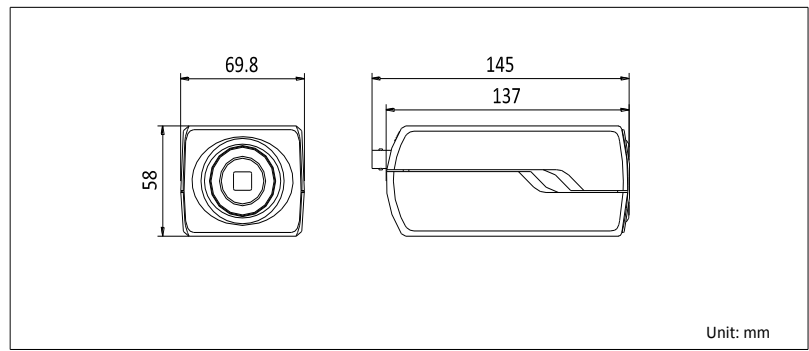

Dimensions

Audio

Environment Noise Filtering	Support
Audio I/O	Support dual audio track, stereo
Audio Sampling Rate	16kHz / 32kHz / 44.1kHz / 48kHz

Smart Feature-set

Behavior Analysis	Line crossing detection, Intrusion detection, Region entrance, Region exiting, Unattended baggage, Object removal
Line Crossing Detection	Cross a pre-defined virtual line
Intrusion Detection	Enter and loiter in a pre-defined virtual region
Region Entrance	Enter a pre-defined virtual region from the outside place
Region Exiting	Exit from a pre-defined virtual region
Unattended Baggage	Objects left over in the pre-defined region such as the baggage, purse, dangerous materials
Object Removal	Objects removed from the pre-defined region, such as the exhibits on display.
Exception Detections	Scene change detection, Sudden audio increase/decrease detection, Audio loss detection, Defocus detection
Recognition	Face detection recognition
Statistics	Object Counting (Entrance and Exit object number is accounted and showed on screen in real time)

General

Operating Conditions	-30 °C – 60 °C (-22 °F – 140 °F), Humidity 95% or less (non-condensing)
Power Supply	24 V AC ± 10%, 12 V DC ± 10%, PoE (802.3af)
Power Consumption	Max. 6 W (Max. 9W with IR cut filter on)
Dimensions	69.8×58×145 mm (2.75" × 2.28" × 5.71")
Weight	830 g (1.83 lbs)

Order Models

Lens no included models: DS-2CD40C5F

Accessories

DS-1292ZJ
Short Arm Wall Mount