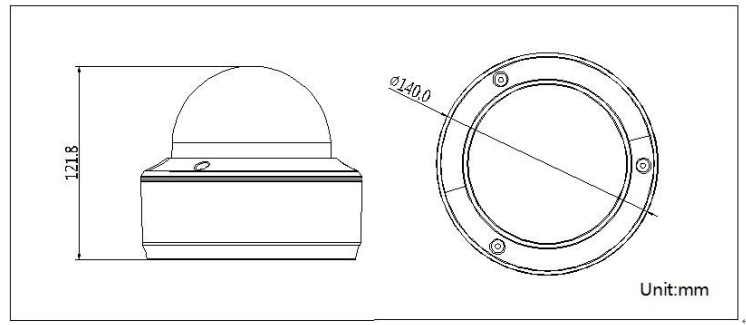

Dimensions

Audio	
Environment Noise Filtering	Support
Audio I/O	Support dual audio track, stereo
Audio Sampling Rate	16kHz / 32kHz / 44.1kHz / 48kHz
Smart Feature-set	
Behavior Analysis	Line crossing detection, Intrusion detection, Region entrance, Region exiting, Unattended baggage, Object removal
Line Crossing Detection	Cross a pre-defined virtual line
Intrusion Detection	Enter and loiter in a pre-defined virtual region
Region Entrance	Enter a pre-defined virtual region from the outside place
Region Exiting	Exit from a pre-defined virtual region
Unattended Baggage	Objects left over in the pre-defined region such as the baggage, purse, dangerous materials
Object Removal	Objects removed from the pre-defined region, such as the exhibits on display.
Exception Detections	Scene change detection, Sudden audio increase/decrease detection, Audio loss detection, Defocus detection
Recognition	Face detection recognition
Statistics	Object Counting (Entrance and Exit object number is accounted and showed on screen in real time)
General	
Impact Protection	IK10
IR Distance	30m
Operating Conditions	-30 °C – 60 °C (-22 °F – 140 °F), Humidity 95% or less (non-condensing)
Power Supply	12 V DC ± 10%, PoE (802.3af)
Power Consumption	Max. 6~9W (IR lens 2W, Motorized lens 1 W)
Dimensions	Φ 140 × 121.8 mm (Φ 5.51" × 4.80")
Weight	1400 g (3.09 lbs)
Order Models	
DS-2CD4165F-IZ	

Accessories