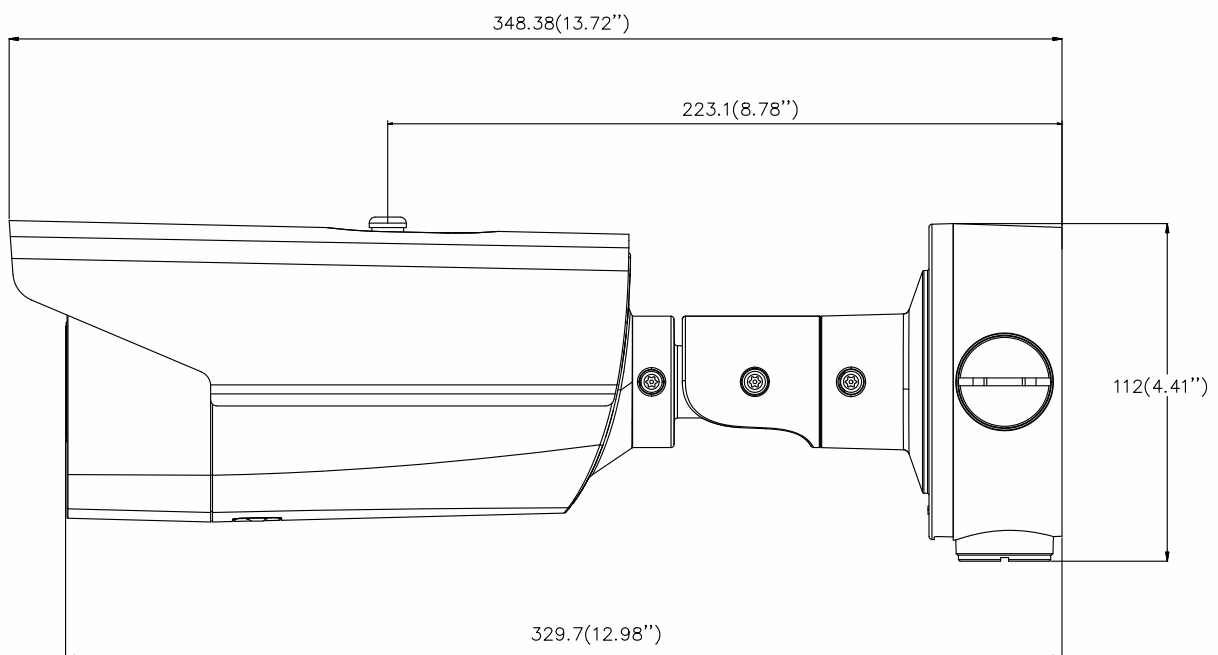

Protection Level	IP67 TVS 4000V Lightning Protection, Surge Protection and Voltage Transient Protection
Dimensions	Camera: 348.38 × 114.18 × 111.73 mm (13.72" × 4.5" × 4.4") With package: 386 × 156 × 155 mm (15.2" × 6.1" × 6.1")
Weight	Camera: 1740 g (3.8 lb.) With package: 2125 g (4.7 lb.)

## Dimensions

Unit: mm (")

Distributed by

**HIKVISION®****Headquarters**

No.555 Qianmo Road, Binjiang District,  
Hangzhou 310051, China  
T +86-571-8807-5998  
overseasbusiness@hikvision.com

**Hikvision USA**  
T +1-909-895-0400  
sales.usa@hikvision.com