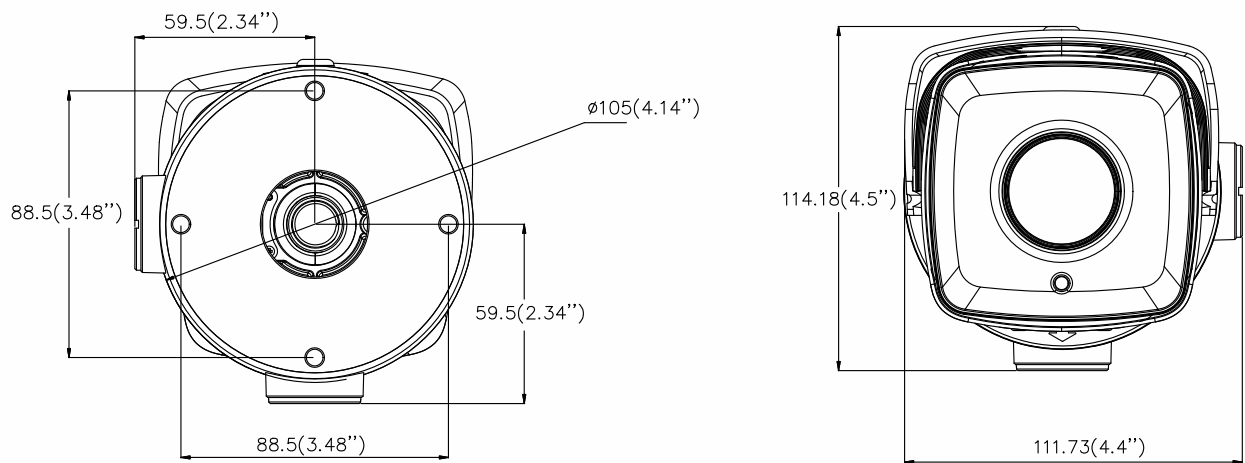

Dimensions

Unit: mm (")