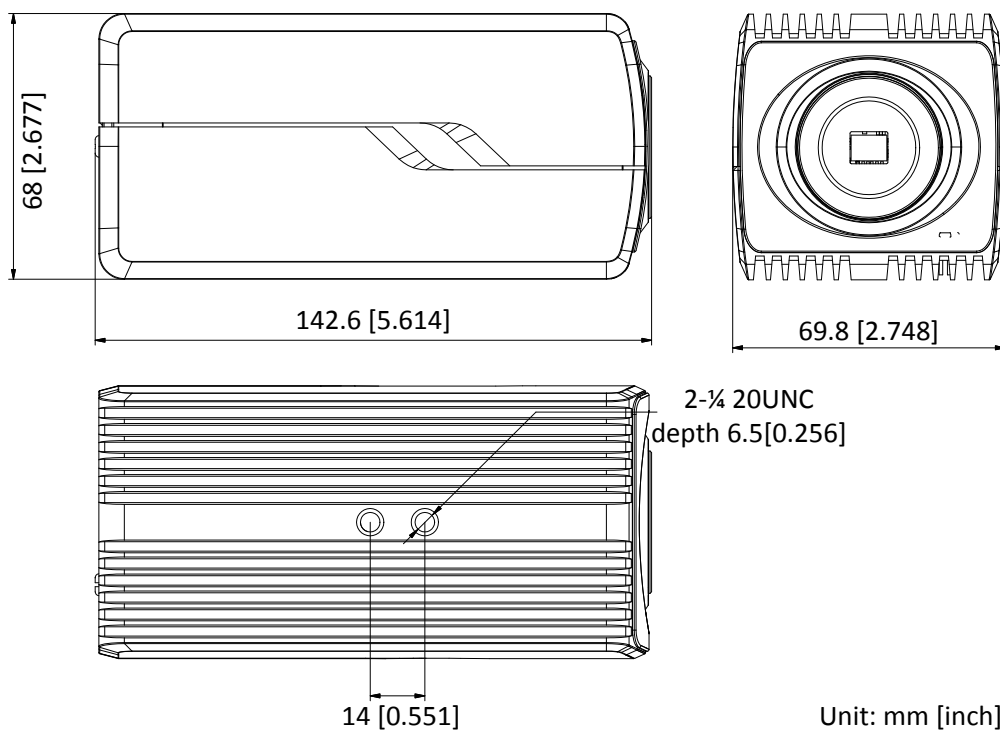

Dimensions	142.6 × 69.8 × 68 mm (5.61" × 2.75" × 2.68") With package: 315 × 140 × 140 mm (12.4" × 5.51" × 5.51")
Weight	-AP: approx. 730 g (1.61 lb.), 1020 g (2.25 lb.) with package Non-AP: approx. 690 g (1.52 lb.), 975 g (2.15 lb.) with package

* Listed resolutions are only selectable options. It does not mean that all streams can work at their maximum resolution at the same time.

Available Models:

DS-2CD5085G0, DS-2CD5085G0-AP

*-AP: support ABF (auto back focus) and P-iris

Dimensions