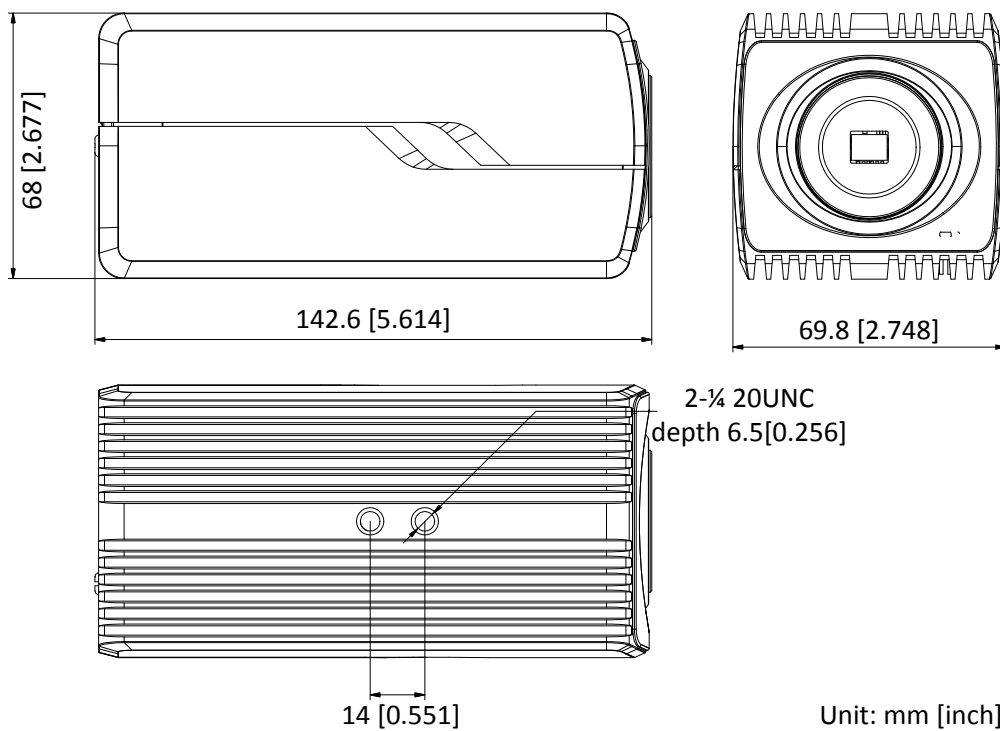

Power Consumption and Current	With extra load: 12 VDC, 0.8 A, max. 10 W; 24 VAC, 0.7 A, max. 10 W; PoE (802.3af, 36 V to 57 V), 0.1 A to 0.3 A, class 3 Without extra load: 12 VDC, 0.6 A, max. 7 W; 24 VAC, 0.55 A, max. 7 W; PoE (802.3af, 36 V to 57 V), 0.1 A to 0.3 A, class 3 “with extra load” means that an extra device is connected to and powered by the camera.
Material	Aluminum alloy
Dimensions	142.6 × 69.8 × 68 mm (5.61" × 2.75" × 2.68") With package: 315 × 140 × 140 mm (12.4" × 5.51" × 5.51")
Weight	Approx. 690 g (1.52 lb.), 975 g (2.15 lb.) with package -AP: Approx. 730 g (1.61 lb.), 1020 g (2.25 lb.) with package

* Listed resolutions are only selectable options. It does not mean that all streams can work at their maximum resolution at the same time.

Available Models:

DS-2CD50C5G0, DS-2CD50C5G0-AP

*-P: support P-iris; -A: support ABF

Dimensions