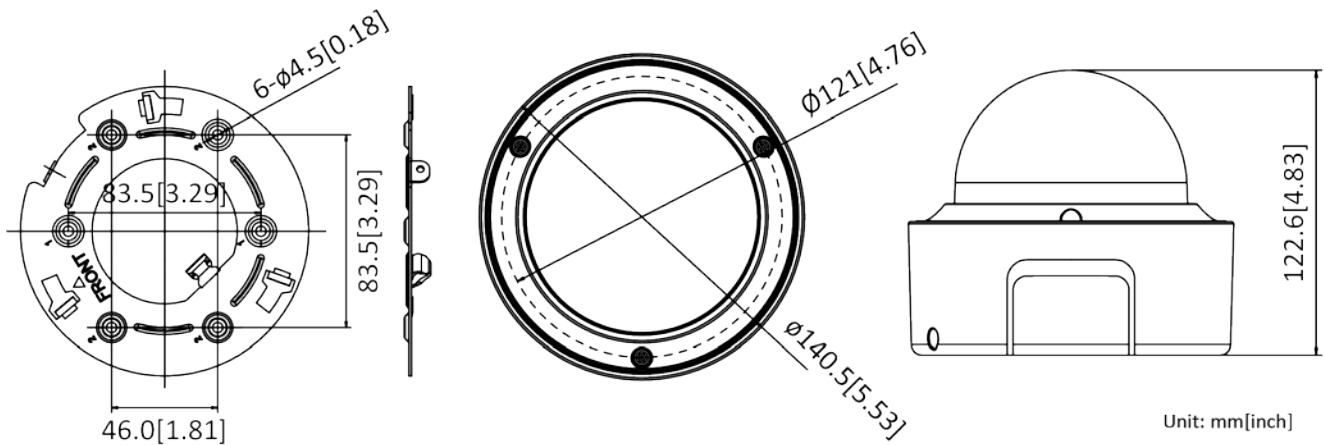

Dimensions	Camera: $\Phi 141 \times 123$ mm ($\Phi 5.5'' \times 4.8''$) With package: $244 \times 174 \times 173$ mm ($9.6'' \times 6.9'' \times 6.8''$)
Weight	Camera: approx. 900 g (1.98 lb.) With Package: approx. 1250 g (2.76 lb.)
Approval	
EMC	47 CFR Part 15, Subpart B; EN 55032: 2015, EN 61000-3-2: 2014, EN 61000-3-3: 2013, EN 50130-4: 2011 +A1: 2014; AS/NZS CISPR 32: 2015; ICES-003: Issue 6, 2016; KN 32: 2015, KN 35: 2015
Safety	UL 60950-1, IEC 60950-1:2005 + Am 1:2009 + Am 2:2013, EN 60950-1:2005 + Am 1:2009 + Am 2:2013, IS 13252(Part 1):2010+A1:2013+A2:2015
Chemistry	2011/65/EU, 2012/19/EU, Regulation (EC) No 1907/2006
Protection	Ingress protection: IK10 (IEC 62262:2002)

* Listed resolutions are only selectable options. It does not mean that all streams can work at their maximum resolution at the same time.

Available Model

DS-2CD5126G0-IZS (2.8 to 12 mm)

Dimension

Accessory