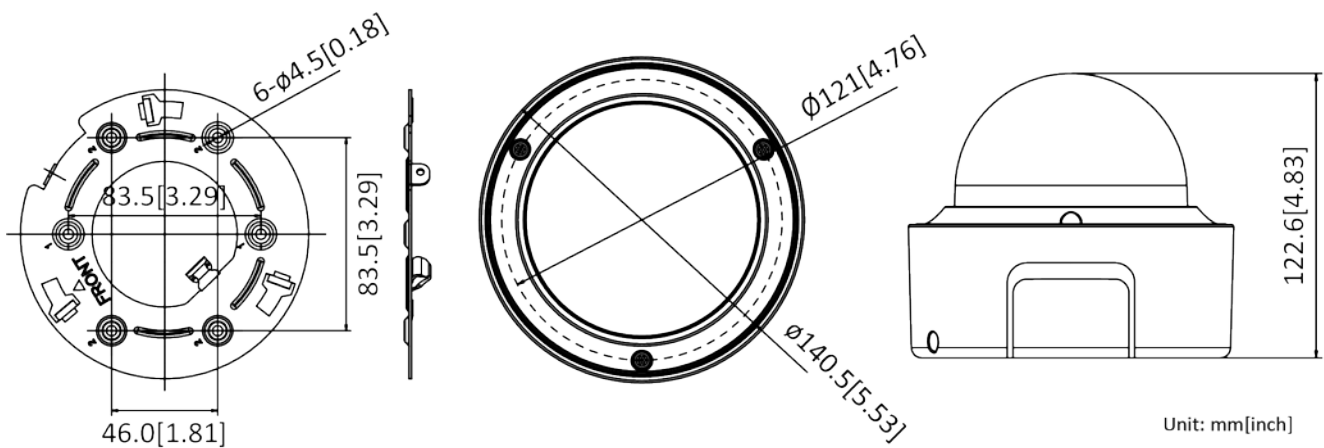

Weight	Camera: approx. 900 g (1.98 lb.) With Package: approx. 1250 g (2.76 lb.)
Approval	
EMC	47 CFR Part 15, Subpart B; EN 55032: 2015, EN 61000-3-2: 2014, EN 61000-3-3: 2013, EN 50130-4: 2011 +A1: 2014; AS/NZS CISPR 32: 2015; ICES-003: Issue 6, 2016; KN 32: 2015, KN 35: 2015
Safety	UL 60950-1, IEC 60950-1:2005 + Am 1:2009 + Am 2:2013, EN 60950-1:2005 + Am 1:2009 + Am 2:2013, IS 13252(Part 1):2010+A1:2013+A2:2015
Chemistry	2011/65/EU, 2012/19/EU, Regulation (EC) No 1907/2006
Protection	Ingress protection: IK10 (IEC 62262:2002)

* Listed resolutions are only selectable options. It does not mean that all streams can work at their maximum resolution at the same time.

Available Model

DS-2CD5185G0-IZS (2.8 to 12 mm)

Dimension

Accessory