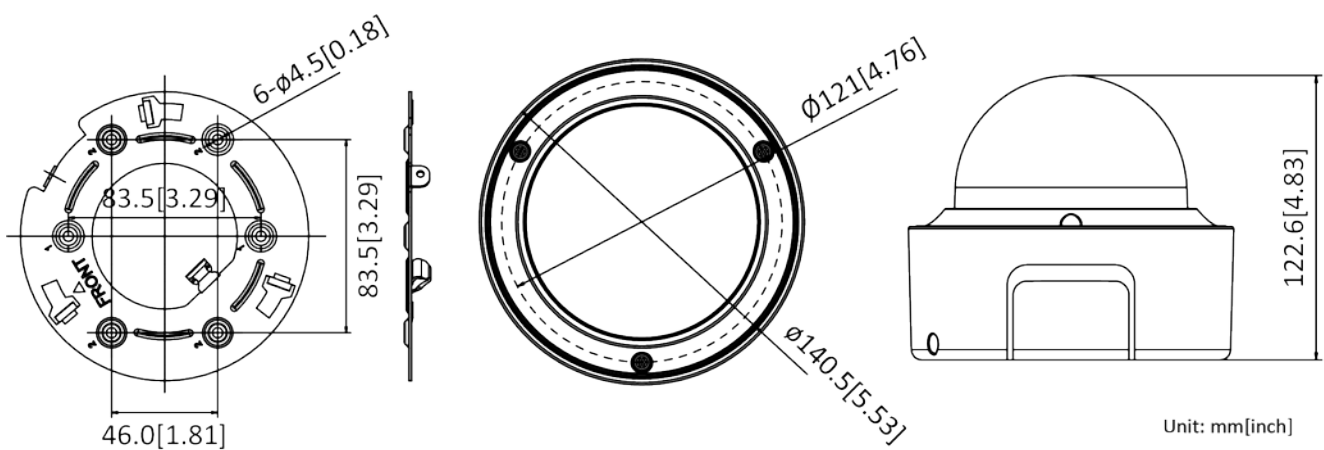

Weight	Camera: approx. 900 g (1.98 lb.) With Package: approx. 1250 g (2.76 lb.)
Approval	
EMC	47 CFR Part 15, Subpart B; EN 55032: 2015, EN 61000-3-2: 2014, EN 61000-3-3: 2013, EN 50130-4: 2011 +A1: 2014; AS/NZS CISPR 32: 2015; ICES-003: Issue 6, 2016; KN 32: 2015, KN 35: 2015
Safety	UL 60950-1, IEC 60950-1:2005 + Am 1:2009 + Am 2:2013, EN 60950-1:2005 + Am 1:2009 + Am 2:2013, IS 13252(Part 1):2010+A1:2013+A2:2015
Chemistry	2011/65/EU, 2012/19/EU, Regulation (EC) No 1907/2006
Protection	Ingress protection: IK10 (IEC 62262:2002)

* Listed resolutions are only selectable options. It does not mean that all streams can work at their maximum resolution at the same time.

Available Model

DS-2CD51C5G0-IZS (2.8 to 12 mm)

Dimension

Accessory