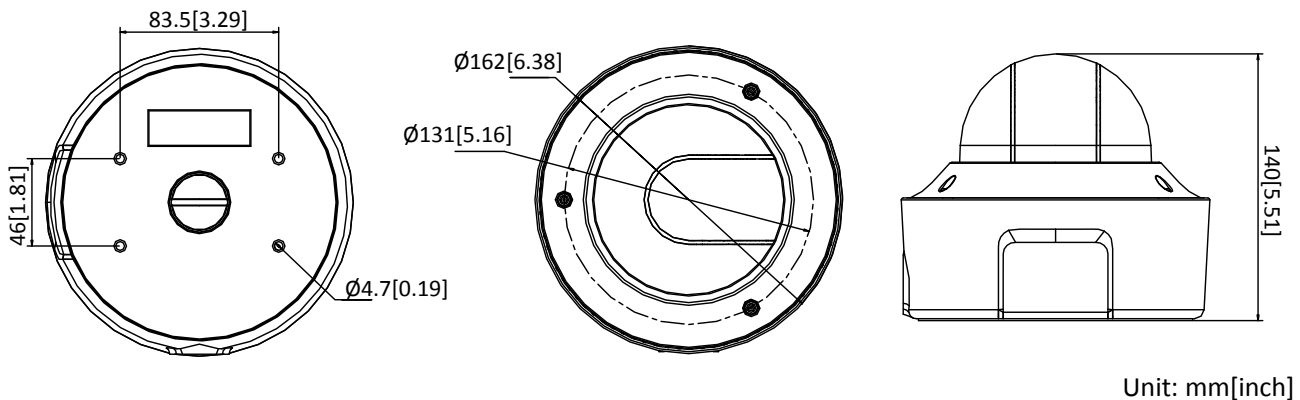

Power Supply	Recommended DC input 12 V, voltage range of 10 to 48 VDC allowed; three-core terminal block PoE (802.3at, class 4)
Power Consumption and Current	-IZSY: With extra load: 12 VDC, 1.1 A, max. 12 W; PoE (802.3at, 42.5 V to 57 V), 0.3 A to 0.2 A, class 4 Without extra load: 12 VDC, 0.95 A, max. 10 W; PoE (802.3at, 42.5 V to 57 V), 0.3 A to 0.2 A, class 4 -IZHSY: With extra load: 12 VDC, 1.4 A, max. 17 W; PoE (802.3at, 42.5 V to 57 V), 0.4 A to 0.3 A, class 4 Without extra load: 12 VDC, 1.2 A, max. 15 W; PoE (802.3at, 42.5 V to 57 V), 0.4 A to 0.3 A, class 4 "with extra load" means that an extra device is connected to and powered by the camera.
Protection Level	IP67, IK10 Anti-Corrosion Standard: NEMA 4X
Material	Aluminum Alloy, anti-corrosion coating
Dimensions	Camera: $\Phi 162 \times 140$ mm ($\Phi 6.4'' \times 5.5''$) With package: $251 \times 215 \times 189$ mm ($9.9'' \times 8.5'' \times 7.4''$)
Weight	Camera: 1500 g (3.31 lb.) With package: 1950 g (4.30 lb.)

Note: Listed resolutions are only selectable options. It does not mean that all streams can work at their maximum resolution at the same time.

Available Model

DS-2CD5546G0-IZSY (2.8 mm - 12 mm), DS-2CD5546G0-IZHSY (2.8 mm - 12 mm)

*-H: heater supported

Dimension

Accessories

DS-1473ZJ-155-Y