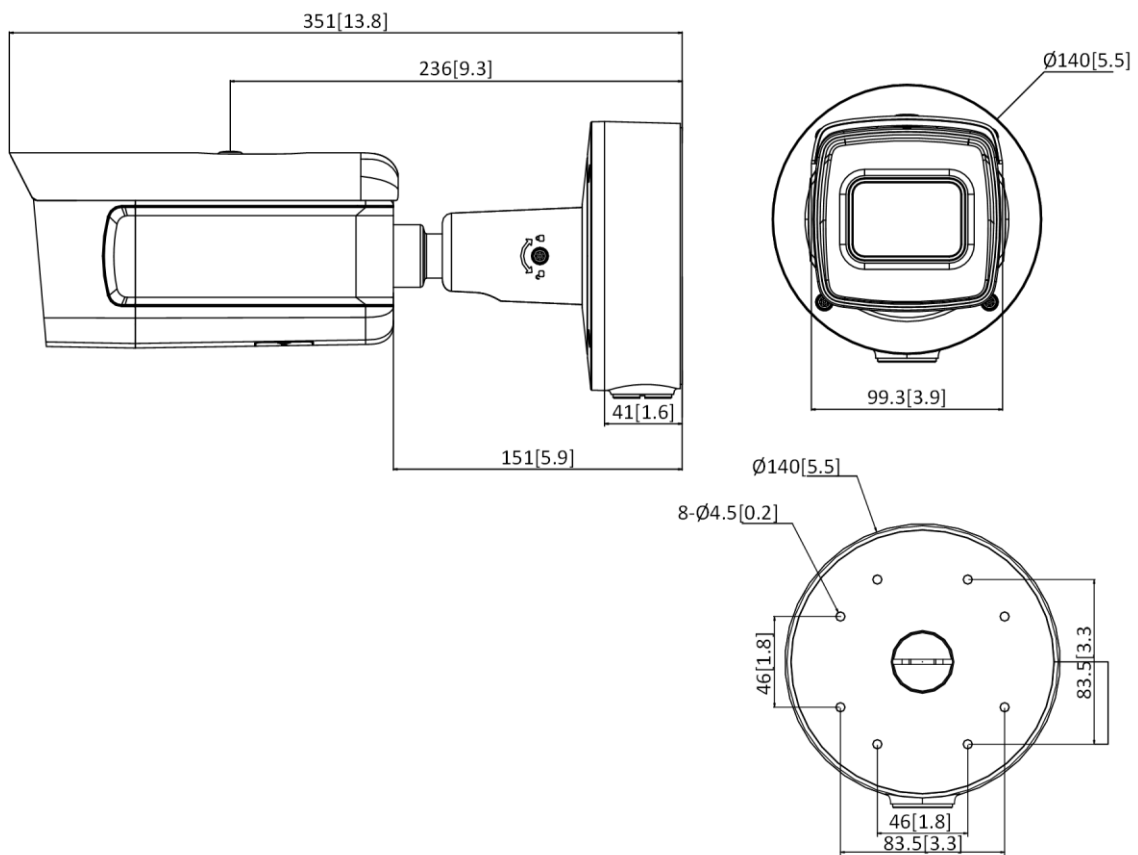

Dimension

Accessory