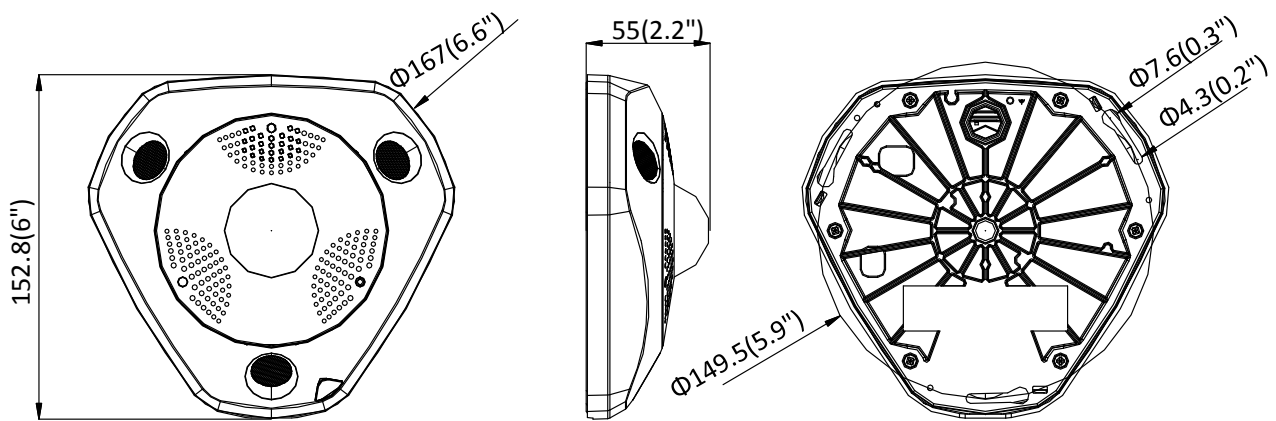

Power Supply	12 VDC $\pm$ 20%, PoE (802.3at, class 4), -S model: two-core terminal block Without -S model: $\Phi$ 5.5 $\times$ 2.1 mm coaxial power plug
Power Consumption	12 VDC, 1 A, max. 12.5 W PoE (802.3at, 42.5 to 57 V), 0.4 A to 0.3 A, max. 15 W
Protection Level (-V)	IP67, IK10
Heater	Yes
Material	Metal
Dimensions	Without -V model: 167.4 $\times$ 152.8 $\times$ 46.8 mm (6. 6" $\times$ 6" $\times$ 1.8") With -V model: 167 $\times$ 152.8 $\times$ 55 mm (6. 6" $\times$ 6" $\times$ 2.2")
Weight	Approx. 1400 g (3.09 lbs)

### Available Model

DS-2CD63C5G0-I (1.29 mm); DS-2CD63C5G0-IS (1.29 mm), DS-2CD63C5G0-IV (1.29 mm), DS-2CD63C5G0-IVS (1.29 mm)

### Dimensions

Without -V Model

With -V Model

Unit: mm(inch)

**Accessories**

**DS-1280ZJ-DM25**  
Junction Box

**DS-1281ZJ-DM25**  
Inclined Ceiling Mount

**DS-1273ZJ-DM25**  
Wall Mount