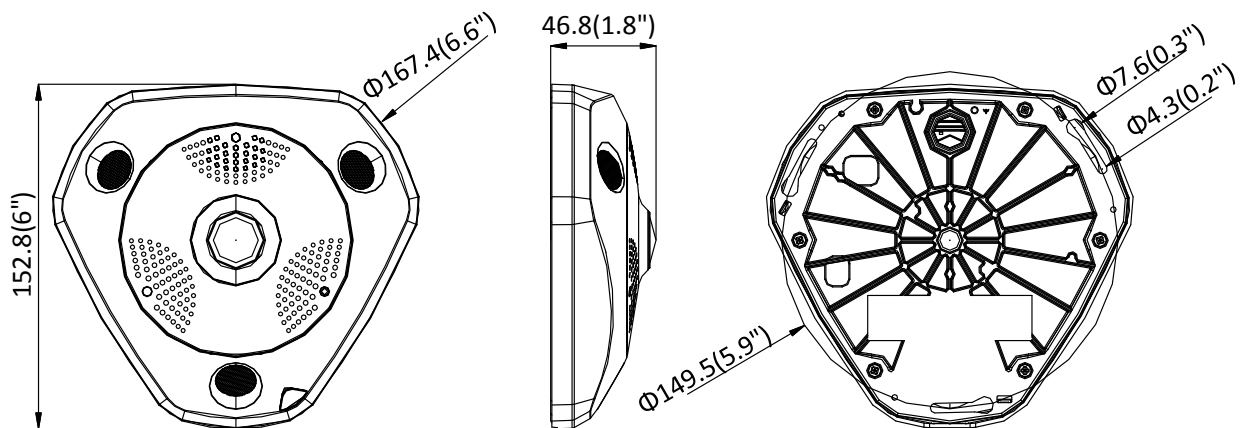

Power Supply	12 VDC $\pm$ 20%, PoE (802.3at, class 4), -S model: two-core terminal block Without -S model: Φ 5.5 $\times$ 2.1 mm coaxial power plug
Power Consumption	12 VDC, 1 A, max. 12.5 W PoE (802.3at, 42.5 to 57 V), 0.4 A to 0.3 A, max. 15 W
Protection Level (-V)	IP67, IK10
Heater	Yes
Material	Metal
Dimensions	Without -V model: 167.4 $\times$ 152.8 $\times$ 46.8 mm (6. 6" $\times$ 6" $\times$ 1.8") With -V model: 167 $\times$ 152.8 $\times$ 55 mm (6. 6" $\times$ 6" $\times$ 2.2")
Weight	Approx. 1400 g (3.09 lbs)

Available Model

DS-2CD63C5G0-I (1.29 mm); DS-2CD63C5G0-IS (1.29 mm), DS-2CD63C5G0-IV (1.29 mm), DS-2CD63C5G0-IVS (1.29 mm)

Dimensions

Without -V Model