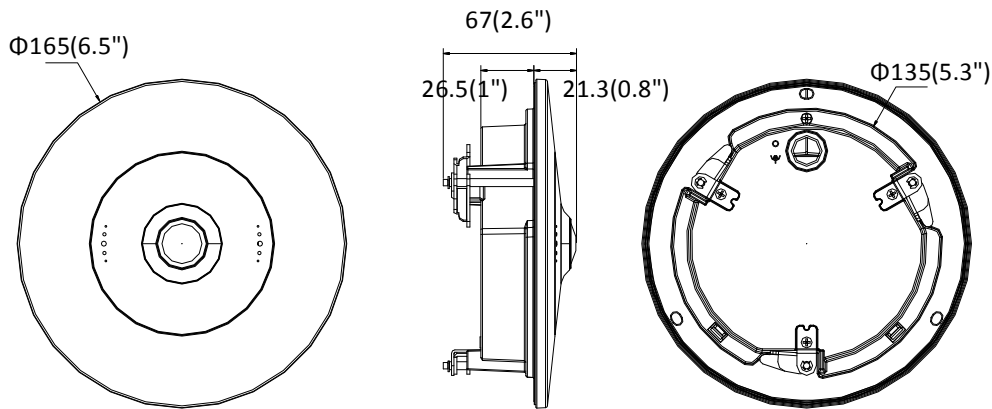

Unit: mm(inch)

Distributed by