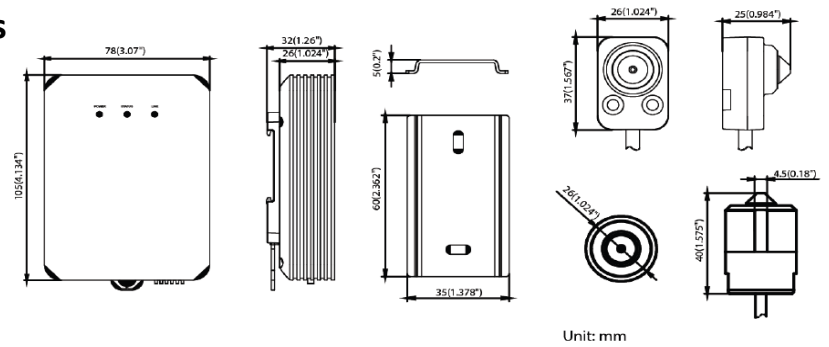

### Key Features:

- 1/3" Progressive Scan CMOS
- Up to 1280 × 960@30fps for real-time output
- IR cut filter with auto switch
- True WDR, up to 120dB
- PoE power supply is supportable
- Built-in Micro SD / SDHC / SDXC card slot, up to 128GB
- Support HLC, Defog and EIS
- Optional appearance of the front-end(the mini bullet and block) and brackets

## Dimensions

Unit: mm

<b>Network</b>	
Network Storage	Support Micro SD/SDHC/SDXC slot, up to 128GB, Edge recording, NAS (NFS, SMB/CIFS)
Alarm Trigger	Model with single lens: Intrusion detection, audio exception detection, defocus detection All models: motion detection, face detection, dynamic analysis, tampering alarm, network disconnect, IP address conflicts, storage full, storage error
Protocols	TCP/IP, ICMP, HTTP, HTTPS, FTP, DHCP, DNS, DDNS, RTP, RTSP, RTCP, PPPoE, NTP, UPnP, SMTP, SNMP, IGMP, 802.1X, QoS, IPv6, Bonjour
Standard	ONVIF (PROFILE S, PROFILE G), PSIA, CGI, ISAPI
General	Reset, flickerless, multi-stream, heartbeat, rotate, password protection, video masking, watermark, anonymous login, IP address filtering
<b>Interface</b>	
Communication	1 RJ45 10M/100M Ethernet interface/ 1 RS232/ 1 RS-485
Audio Interface	1 3.5mm audio in (Mic in/Line in)/out interface
Alarm Input	1
Alarm Output	1
<b>General</b>	
Working temperature and humidity	-30 °C – 60 °C (-22 °F – 140 °F) Humidity 95% or less (non-condensing)
Power Supply	12 VDC ± 10% / PoE (802.3af)
Power Consumption	Max. 8.26 W
Dimensions	78×105×32 mm (3.07" × 4.13" × 1.26")
Shipping Weight	2m cable: <570g 8m cable: <680g
Net Weight	Main body: 210g Cylindrical lens: 113g(2m), 233g(8m) L-shaped lens: 99g(2m), 220g(8m) Tube lens: 129g(2m), 242g(8m) Package + accessories: 224g