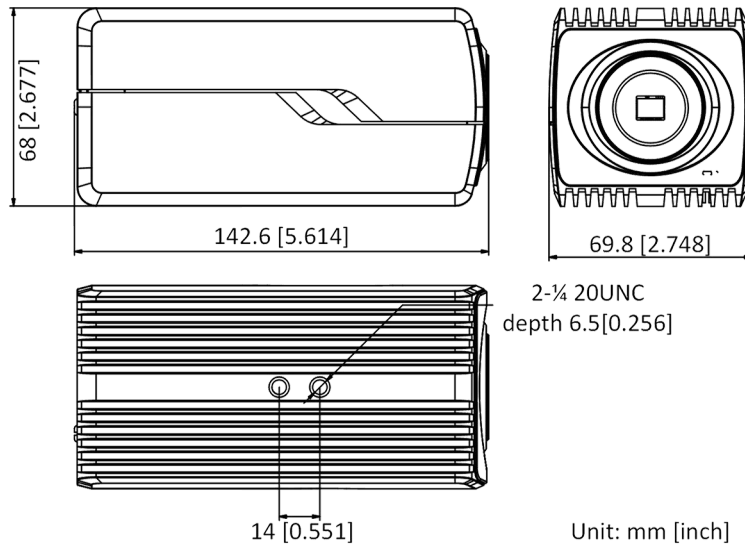

Dimension

Accessory

**HV1050D-12MPIR
10 to 50mm DC Iris**