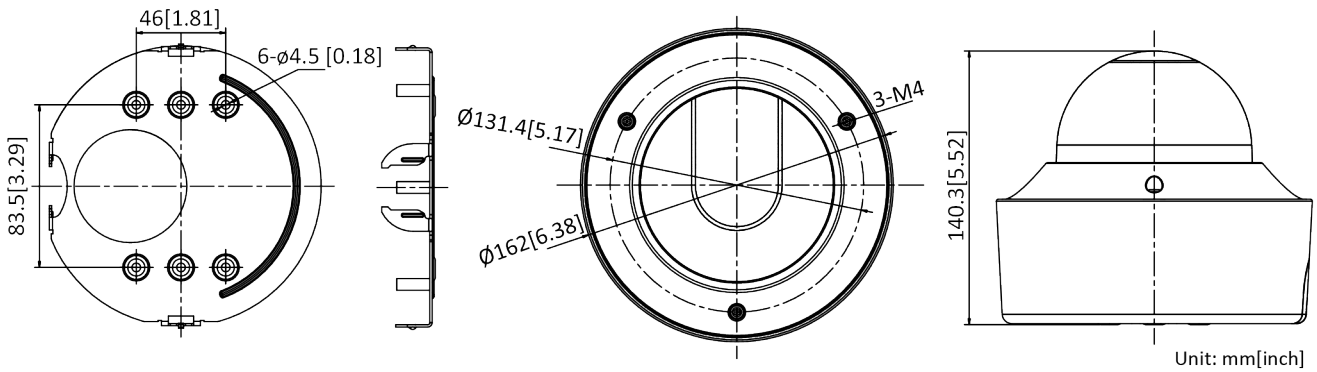

General	
Dimensions	Camera: $\Phi 162 \times 140.3$ mm ($\Phi 6.4'' \times 5.5''$) With package: $251 \times 215 \times 189$ mm ($9.9'' \times 8.5'' \times 7.4''$)
Weight	Camera: 1450 g (3.2 lb.) With package: 1950 g (4.3 lb.)

* Listed resolutions are only selectable options. It does not mean that all streams can work at their maximum resolution at the same time.

Available Model

DS-2CD7526G0-IZS(2.8–12 mm), DS-2CD7526G0-IZHS(2.8–12 mm), DS-2CD7526G0-IZS(8–32 mm), DS-2CD7526G0-IZHS(8–32 mm)

* -H: Heater supported.

Dimension

Accessory

DS-1473ZJ-155
Wall Mount