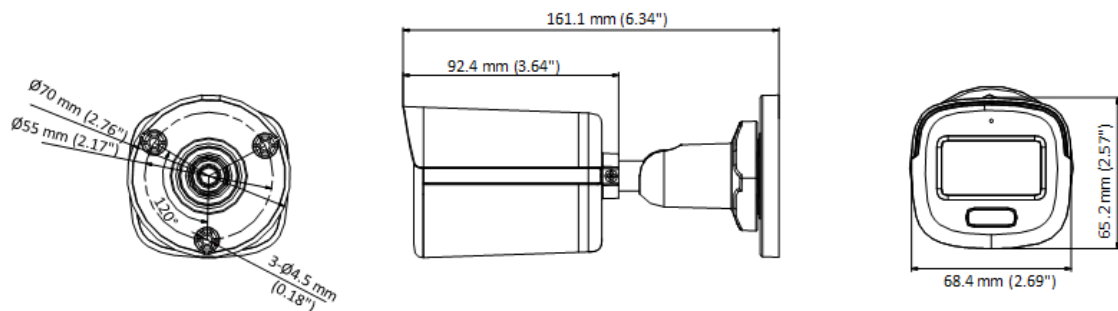

▪ Dimension