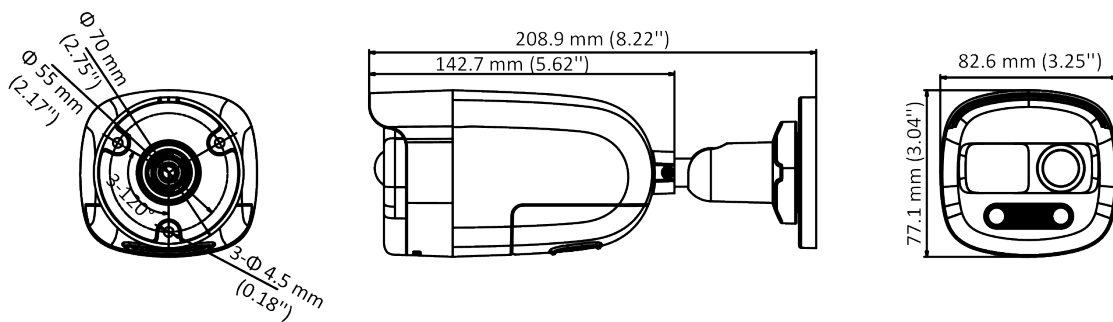

General	
Operating Conditions	-40 °C to 60 °C (-40 °F to 140 °F), humidity 90% or less (non-condensing)
Power Supply	12 VDC ± 25% <i>*You are recommended to use one power adapter to supply the power for one camera.</i>
Power Consumption	Max. 8.5 W
Protection Level	IP67
Material	Front Cover: Metal Main Body: Plastic
White Light Range	Up to 40 m
PIR Range	Angle: 110°, Range: 11 m
Communication	HIKVISION-C
Dimensions	77.1 mm × 82.6 mm × 208.9 mm (3.04" × 3.25" × 8.22")
Weight	Approx. 441 g (0.97 lb.)

Available Model

DS-2CE12DFT-PIRXOF28

Dimension

Accessory

DS-1280ZJ-XS
Junction Box