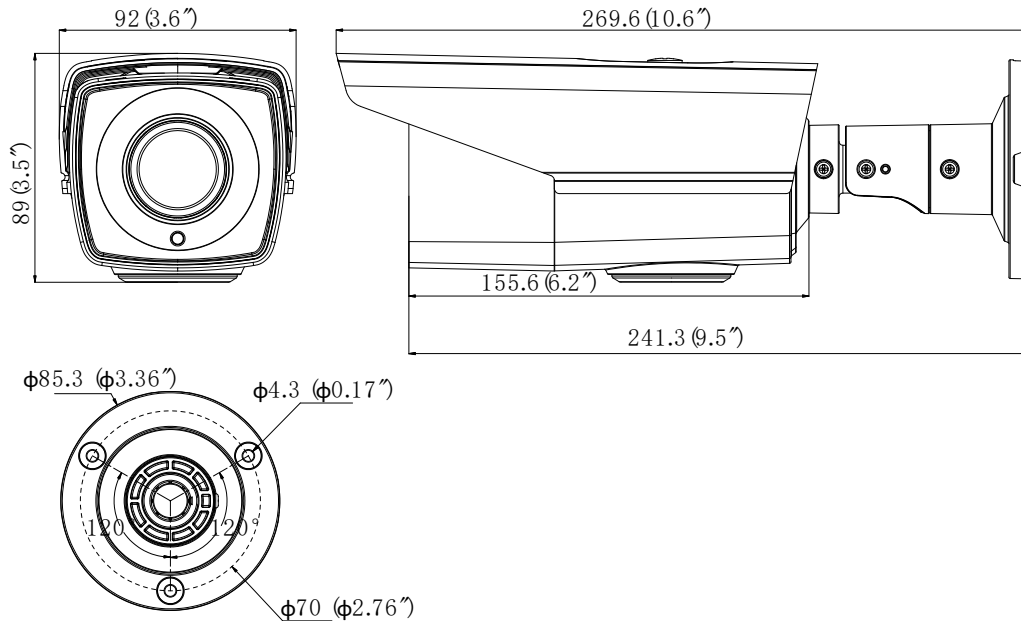

DS-2CE16D0T-VFIR3F HD 1080p IR Bullet Camera

Key Features

- 2 megapixel high performance CMOS
- Analog HD output, up to 1080p resolution
- Day/Night switch
- Smart IR
- Up to 40 m IR distance
- Switchable TVI/AHD/CVI/CVBS
- IP66

Specifications

Camera	
Image Sensor	2MP CMOS image sensor
Signal System	PAL/NTSC
Effective Pixels	1920 (H) × 1080 (V)
Min. illumination	0.01 Lux@(F1.2,AGC ON), 0 Lux with IR
Shutter Time	1/25 (1/30) s to 1/50,000 s
Lens	2.8 - 12 mm @ F1.4
	Angle of view: 102.25° - 32 °
Lens Mount	Φ14
Day & Night	ICR
Angle Adjustment	Pan: 0° to 360°, Tilt: 0° to 90°, Rotation: 0° to 360°
Synchronization	Internal synchronization
Video Frame Rate	1080p@25fps/1080p@30fps
HD Video Output	1 analog HD output
S/N Ratio	>62 dB
General	
Operating Conditions	-40 °C to 60 °C (-40 °F to 140 °F), Humidity 90% or less (non-condensation)
Power Supply	12 VDC ± 15%
Power Consumption	Max. 4 W
Protection Level	IP66
IR Range	Up to 40 m
Dimensions	92mm×84.8mm×269.6mm (3.62"×3.34"×3.34")
Weight	Approx. 900g (1.98lb)

Order Model

DS-2CE16D0T-VFIR3F

Dimensions

Unit: mm

Accessories

DS-1275ZJ
Vertical Pole Mounting

DS-1280ZJ-S
Junction Box

DS-1H18
Video Balun