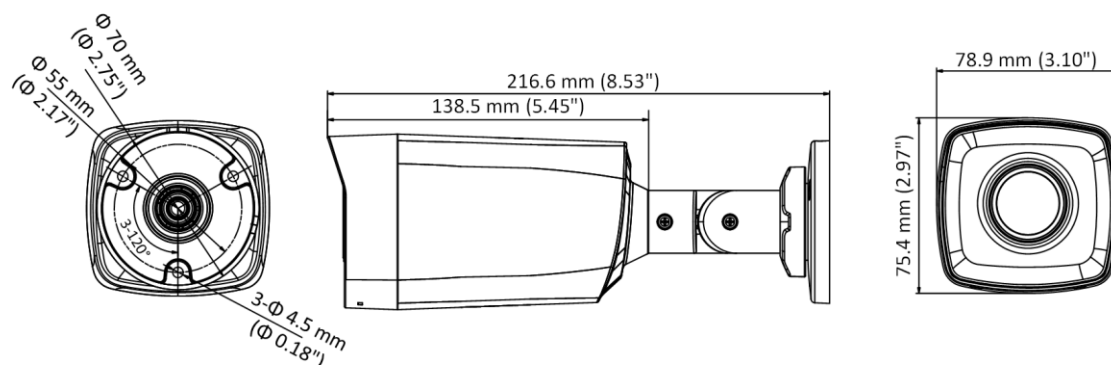

▪ Specification

Camera	
Image Sensor	2 MP CMOS
Signal System	PAL/NTSC
Frame Rate	TVI: 1080P@30fps, 1080P@25fps CVI: 1080P@30fps, 1080P@25fps AHD: 1080P@30fps, 1080P@25fps CVBS: PAL/NTSC
Resolution	1920 (H) × 1080 (V)
Min. illumination	0.01 Lux @ (F1.2, AGC ON), 0 Lux with IR
Shutter Time	PAL: 1/25 s to 1/50,000 s NTSC: 1/30 s to 1/50,000 s
Lens	2.8 mm, 3.6 mm, 6 mm fixed lens
Horizontal Field of View	2.8 mm, horizontal FOV: 106.4°, vertical FOV: 57.9°, diagonal FOV: 124.6° 3.6 mm, horizontal FOV: 79.6°, vertical FOV: 43.5°, diagonal FOV: 93.7° 6 mm, horizontal FOV: 51.9°, vertical FOV: 30°, diagonal FOV: 58.8°
Lens Mount	M12
Day & Night	ICR
WDR (Wide Dynamic Range)	Digital WDR
Angle Adjustment	Pan: 0 to 360°, Tilt: 0 to 180°, Rotation: 0 to 360°
Menu	
Image Mode	STD/HIGH-SAT
AGC	Yes
Day/Night Mode	Auto/Color/BW (Black and White)
White Balance	Auto/Manual
AE (Auto Exposure) Mode	DWDR/BLC/HLC/Global
Language	English
Functions	Brightness, Sharpness, Smart IR
2D DNR	Yes
Interface	
Video Output	Switchable TVI/AHD/CVI/CVBS
General	
Operating Condition	-40 °C to 60 °C (-40 °F to 140 °F), humidity: 90% or less (non-condensation)
Power Supply	12 VDC ± 25%
Power Consumption	Max. 2.2 W
Protection Level	IP67
Material	Front Cover: Metal Main Body: Plastic
IR Range	Up to 30 m
Communication	HIKVISION-C
Dimensions	78.9 mm × 75.4 mm × 216.6 mm (3.10" × 2.97" × 8.53")
Weight	Approx. 320 g (0.71 lb.)

▪ Dimension