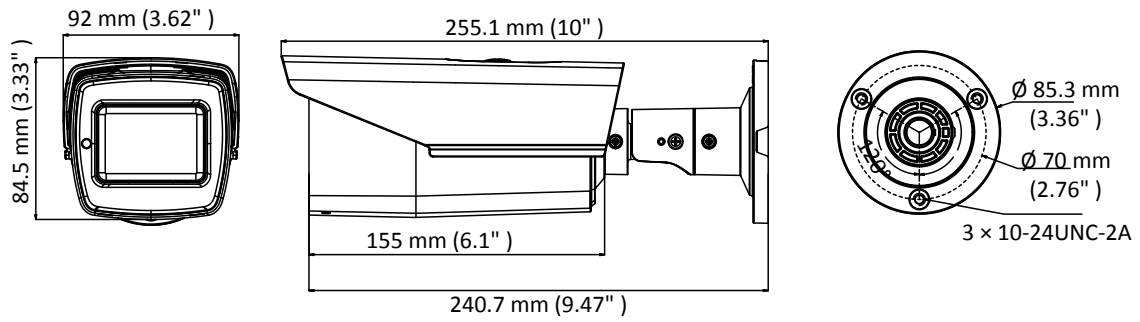

Order Model

DS-2CE19H8T-IT3ZF, DS-2CE19H8T-AIT3ZF

Dimension