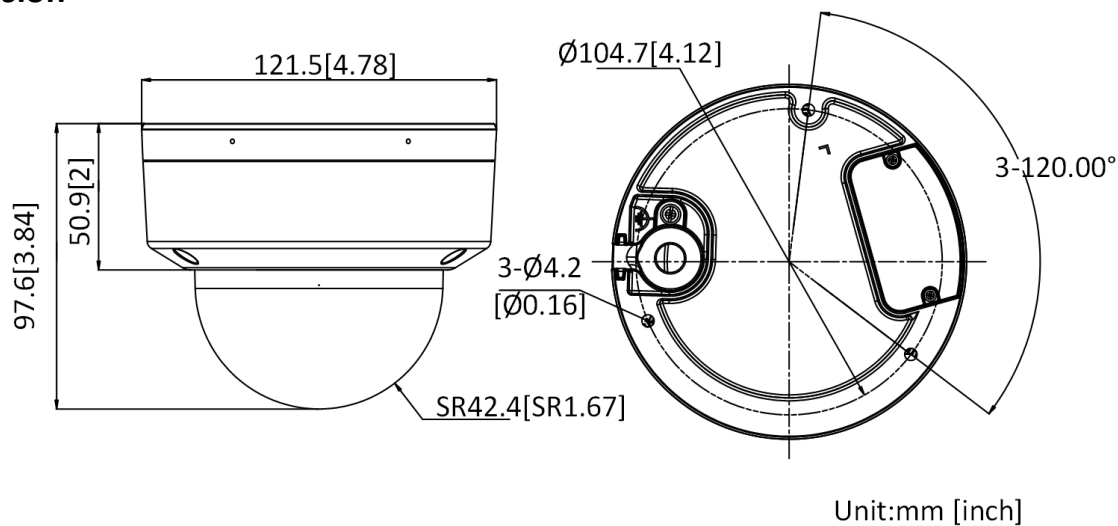

▪ **Available Model**

DS-2CE50D8T-VPITSE(2.8mm)(HIK Europe)

▪ **Dimension**

▪ **Accessory**

▪ **Optional**

DS-1272ZJ-120 Wall mount	DS-1272ZJ-120B Wall mount	DS-1271ZJ-120 Pendant Mount