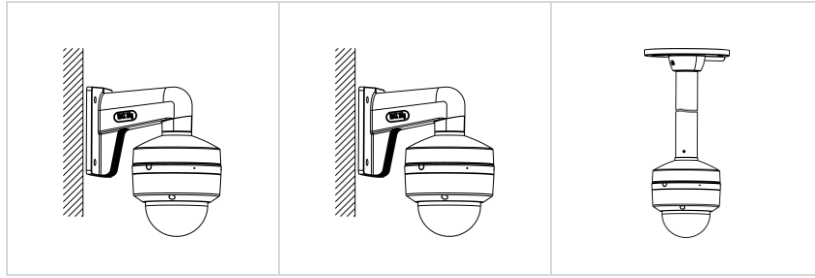

▪ Specification

Camera	
Image Sensor	2 MP CMOS
Max. Resolution	1920 (H) × 1080 (V)
Slow Shutter	Max. 16 times
Min. Illumination	0.0005 Lux @ (F1.0, AGC ON), 0 Lux with white light
Day & Night	ICR
Angle Adjustment	Pan: 0 to 355°, Tilt: 0 to 75°, Rotation: 0 to 355°
Signal System	PAL/NTSC
Shutter Time	PAL: 1/25 s to 1/50,000 s; NTSC: 1/30 s to 1/50,000 s
Lens	
Lens Type	2.8 mm
Focal Length & FOV	2.8 mm, horizontal FOV: 105°, vertical FOV: 56°, diagonal FOV: 123°
Lens Mount	M12
Illuminator	
Supplement Light Type	IR
Supplement Light Range	IR: Up to 40 m
Image	
Image Parameters Switch	STD/HIGH-SAT
Image Settings	Brightness, Contrast, Sharpness, Anti-banding, AGC
Frame Rate	TVI: 1080p @30 fps, 1080p @25 fps
Day/Night Mode	Auto
Wide Dynamic Range (WDR)	≥130 dB
Image Enhancement	WDR, BLC, HLC, Global, HLS
Privacy Mask	4 programmable privacy masks
Noise Reduction	3D DNR
White Balance	Auto, Manual
Interface	
Video Output	1 HD analog output
Built-in Microphone	Yes
Event	
Motion Detection	4 programmable motion areas
General	
Power	12 VDC±25%/PoC.at, Max. 5 W *You are recommended to use one power adapter to supply the power for one camera.
Material	Metal
Dimension	∅121.5 mm × 97.6 mm (∅4.78" × 3.84")
Weight	Approx. 560 g (1.23 lb.)
Operating Condition	-40 °C to 60 °C (-40 °F to 140 °F). Humidity 90% or less (non-condensing)
Communication	HIKVISION-C
Language	English
Approval	
Protection	IP67, IK10

▪ **Available Model**

DS-2CE50D8T-VPITSE(2.8mm)(HIK Europe)

▪ **Dimension**

▪ **Accessory**

▪ **Optional**

DS-1272ZJ-120 Wall mount	DS-1272ZJ-120B Wall mount	DS-1271ZJ-120 Pendant Mount
		

Headquarters

No.555 Qianmo Road, Binjiang District,
Hangzhou 310051, China
T +86-571-8807-5998
www.hikvision.com