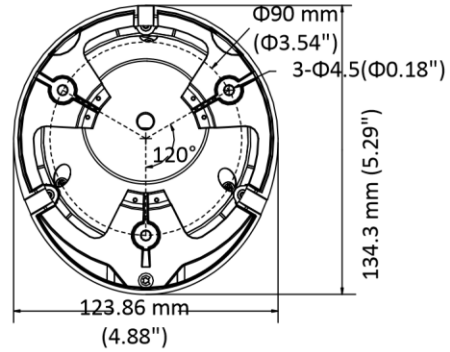

Order Model

DS-2CE56D8T-IT3ZF(Black)

Dimension