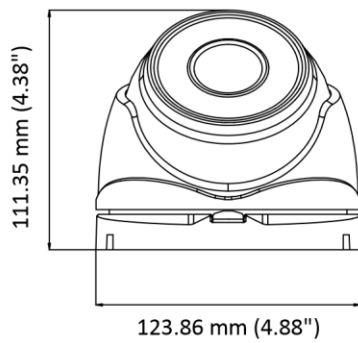

Order Model

DS-2CE56D8T-IT3ZF(Black)

Dimension