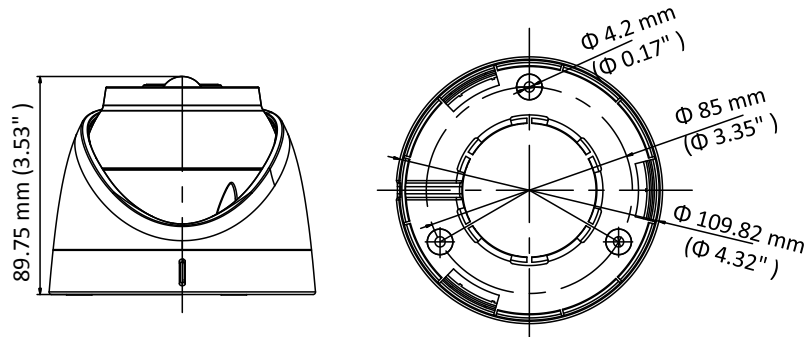

### Key Feature

- 2 MP CMOS
- 1920 × 1080 resolution
- 2.8 mm, 3.6 mm fixed focal lens
- PIR detection, strobe light alarm, alarm out
- Smart IR, up to 20 m IR distance
- IP67
- HIKVISION-C

## Specification

<b>Camera</b>	
Image Sensor	2 MP CMOS
Signal System	PAL/NTSC
Frame Rate	PAL: 1080p@25fps NTSC: 1080p@30fps
Resolution	1920 (H) × 1080 (V)
Min. Illumination	0.01 Lux @ (F1.2, AGC ON), 0 Lux with IR
Shutter Time	PAL: 1/25 s to 1/50, 000 s NTSC: 1/30 s to 1/50, 000 s
Lens	2.8 mm, 3.6 mm fixed lens
Horizontal Field of View	103° (2.8 mm), 82.2° (3.6 mm)
Lens Mount	M12
Strobe Light Alarm	Yes
Day & Night	ICR
WDR	Digital WDR
Angle Adjustment	Pan: 0° to 360°, Tilt: 0° to 75°, Rotate: 0° to 360°
<b>Menu</b>	
White Light	Alarm/Off
Image Mode	STD/HIGH-SAT
AGC	Yes
Day/Night Mode	Auto/Color/BW (Black and White)
White Balance	Auto/Manual
AE (Auto Exposure) Mode	DWDR/BLC/HLC/Global
Noise Reduction	2D DNR
Language	English
Functions	Brightness, Sharpness, Mirror, Smart IR
<b>Interface</b>	
Video Output	1 HD analog output
Alarm	1 alarm out
<b>General</b>	
Operating Conditions	-40 °C to 60 °C (-40 °F to 140 °F), Humidity: 90% or less (non-condensing)
Power Supply	12 VDC ± 25%
Power Consumption	Max. 2.9 W
Ingress Protection	IP67
Material	Enclosure: Plastic Main body: Metal
IR Range	Up to 20 m
PIR Angle and Range	Angle: 110°, Range: 11 m
White Light Range	Up to 20 m
Communication	HIKVISION-C
Dimensions	Φ 109.8 mm × 89.75 mm (Φ 4.32" × 3.53")
Weight	Approx. 327 g (0.72 lb.)

## Dimension