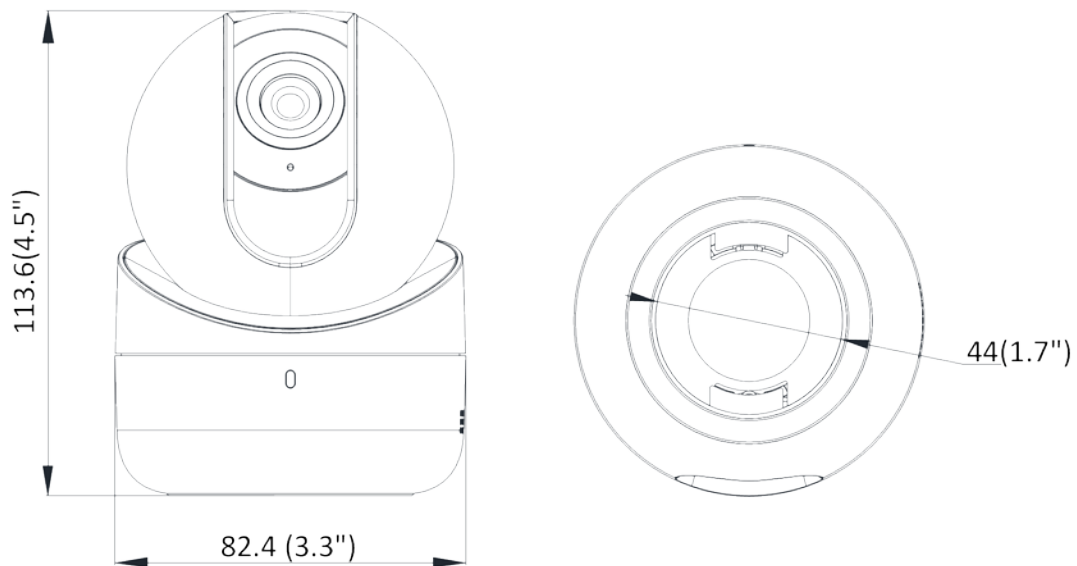

Approval

EMC	47 CFR Part 15, Subpart B; EN 55032: 2015, EN 61000-3-2: 2014, EN 61000-3-3: 2013, EN 50130-4: 2011 +A1: 2014; AS/NZS CISPR 32: 2015; ICES-003: Issue 6, 2016; KN 32: 2015, KN 35: 2015
Safety	UL 60950-1, IEC 60950-1:2005 + Am 1:2009 + Am 2:2013, EN 60950-1:2005 + Am 1:2009 + Am 2:2013, IS 13252(Part 1):2010+A1:2013+A2:2015, IEC/EN 60950-1
Chemistry	2011/65/EU, 2012/19/EU, Regulation (EC) No 1907/2006

* Listed resolutions are only selectable options. It does not mean that all streams can work at their maximum resolution at the same time.

Available Model

DS-2CV2Q21FD-IW (2.0 mm)

DS-2CV2Q21FD-IW (2.8 mm)

Dimensions

Unit: mm(inch)