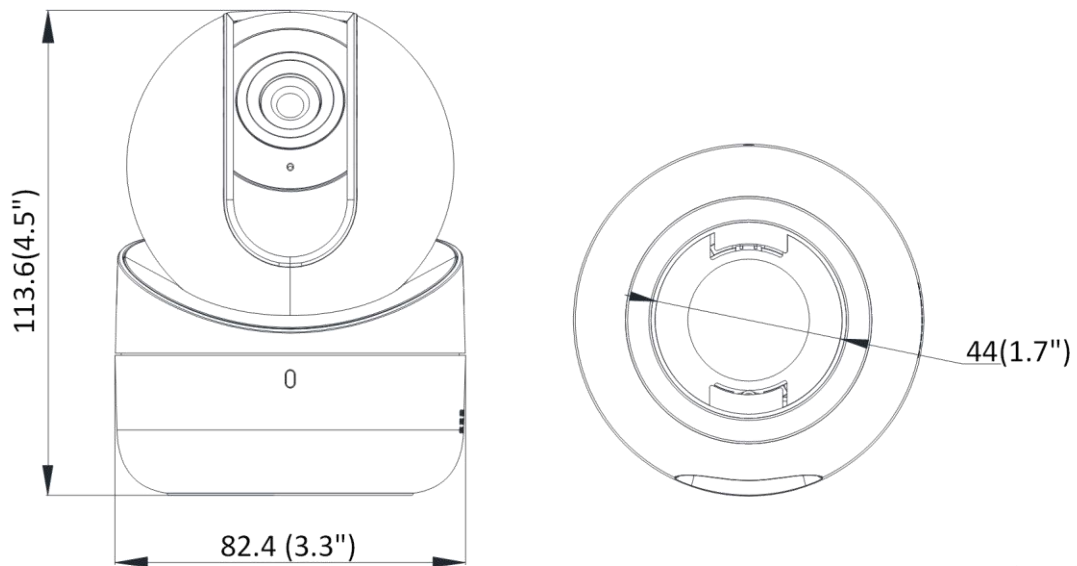

Dimensions

Unit: mm(inch)

Distributed by

**HIKVISION®****Headquarters**

No.555 Qianmo Road, Binjiang District,
Hangzhou 310051, China
T +86-571-8807-5998
overseasbusiness@hikvision.com

Hikvision USA
T +1-909-895-0400
sales.usa@hikvision.com