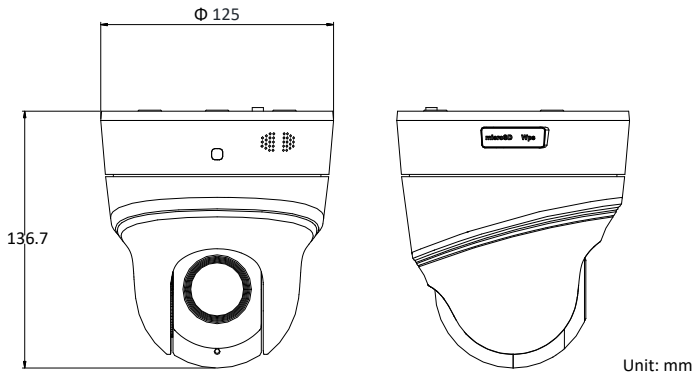

Order Model

DS-2DE2204IW-DE3/W, 12 VDC & PoE+ (802.3at, class4)

Dimensions