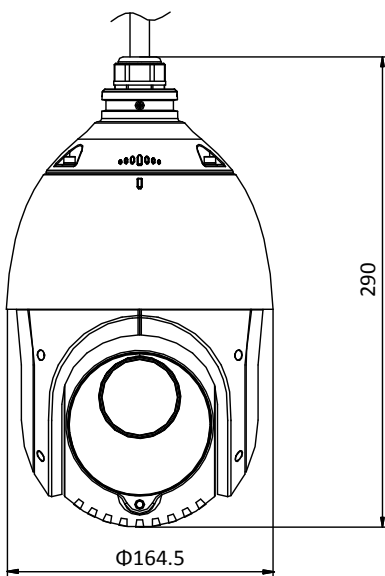

DORI

The DORI (detect, observe, recognize, identify) distance gives the general idea of the camera ability to distinguish persons or objects within its field of view.

It is calculated based on the camera sensor specification and the criteria given by EN 62676-4: 2015.

DORI	Detect	Observe	Recognize	Identify
Definition	25 px/m	63 px/m	125 px/m	250 px/m
Distance (Tele)	960.0 m (3149.6 ft)	381.0 m (1249.8 ft)	192.0 m (629.9 ft)	96.0 m (315.0 ft)

Available Model

DS-2DE4215IW-DE (E), 12 VDC & PoE+ (802.3 at, class4)

Dimensions

Unit: mm